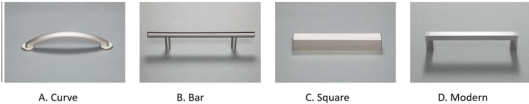

WITTENBERG COLLECTION

Wittenberg Wardrobe (with 2 Doors & 2 Drawers)
WN2W 34"W x 22"D x 76"H

**FINISH
OPTIONS**

HARDWARE OPTIONS
*B. Bar is Standard
A., C., and D. are
Available upon Request*

LANG FURNITURE