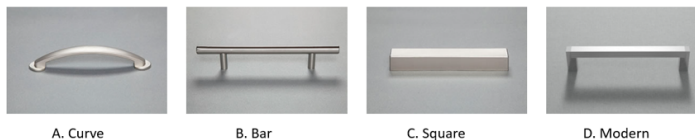

Wittenberg 3-Drawer Nightstands

WN3D 24"W x 16"D x 30"H

WN3L 24"W x 16"D x 30"H (with lock as shown below)

**FINISH
OPTIONS**

HARDWARE OPTIONS

*B. Bar is Standard
A., C., and D. are
available upon request*