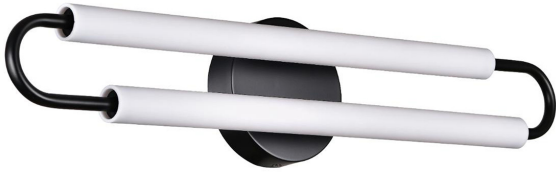

SLEEP SCENIC DREAMS WALL SCONCE AT BATHROOM VANITY

25"W LED Double Vanity Light with Black Finish and Acrylic Tubes

SKU: WCBV624

Scheme #: X-404

Features

Item Finish: Black

Item Material: Metal

Shade Finish: Frosted White

Shade Material: Acrylic

Shade Style: Cylinder

Certification: UL or ETL Listed

Case Pack: 6

Specifications

Overall Dimensions: 25" W x 5" H x 3" D

Wall Plate Dimensions: 4.75" Diameter

Details