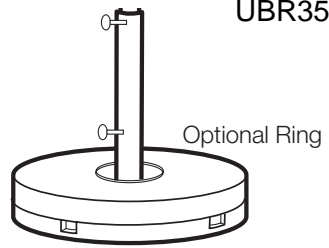

View Product

35 lb. Ring - Optional

Ring diameter:	20"
Total height:	2"
Hole diameter:	6.4"
Unit weight:	35 lbs

35 lb. Umbrella Base

Base diameter:	20"
Total height:	12"
Base height:	4"
Stem height:	8"
Stem hole diameter:	1.5"
Unit weight:	36.95 lbs

35 lb. Umbrella Base

with Optional 35 lb. ring for additional stability

Product Specifications

Product Description	Reference Number	Color	UPC Code 014306	Pack Weight Each (lbs.)	Master Pack	Master Pack Volume (cu. ft)
35 lb. Umbrella Base	US600604	White	912783	37.00	1	1.66
	US600666	Sand	912790	37.00	1	1.66
	US600617	Black	912806	37.00	1	1.66
	US600637	Bronze	912820	37.00	1	1.66
Optional 35 lb. ring for additional stability	US106604	White	919416	36.00	1	0.66
	US106666	Sand	919423	36.00	1	0.66
	US106617	Black	919430	36.00	1	0.66
	US106637	Bronze	919447	36.00	1	0.66

Features & Benefits

Warranty: 1 Yr.

- Specifically designed to hold a table umbrella.
- 35 lb. cement-filled resin.
- Optional 35 lb. ring for increased stability.
- Molded anchor bolt holes to secure base to deck for extra stability.
- Long, reinforced stem with two thumb screws specifically designed for any umbrella with a 1-1/2" pole.
- Will not rust or mark your deck.
- U.V. resistant and easy to clean with soap and water.