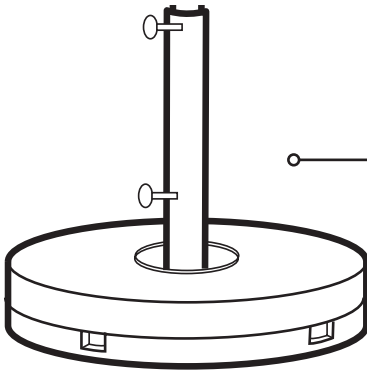

View Product

35 lb. Ring - Optional

Ring diameter:	20"
Total height:	2"
Hole diameter:	6.4"
Unit weight:	35 lbs

35 lb. Umbrella Base

Base diameter:	20"
Total height:	12"
Base height:	4"
Stem height:	8"
Stem hole diameter:	1.5"
Unit weight:	36.95 lbs

Features & Benefits

Warranty: 1 Yr.

- Specifically designed to hold a table umbrella.
- 35 lb. cement-filled resin.
- Optional 35 lb. ring for increased stability.
- Molded anchor bolt holes to secure base to deck for extra stability.
- Long, reinforced stem with two thumb screws specifically designed for any umbrella with a 1-1/2" pole.
- Will not rust or mark your deck.
- U.V. resistant and easy to clean with soap and water.

Spare Parts

Stem USSP0255, USSP026, USSP0257, USSP0258

Components

Assembled Stem

Reference	Description
USSP0255	STEM 35LB 12" UMB BASE WHITE
USSP0256	STEM 35LB 12" UMB BASE SAND
USSP0257	STEM 35LB 12" UMB BASE BRONZE
USSP0258	STEM 35LB 12" UMB BASE BLACK