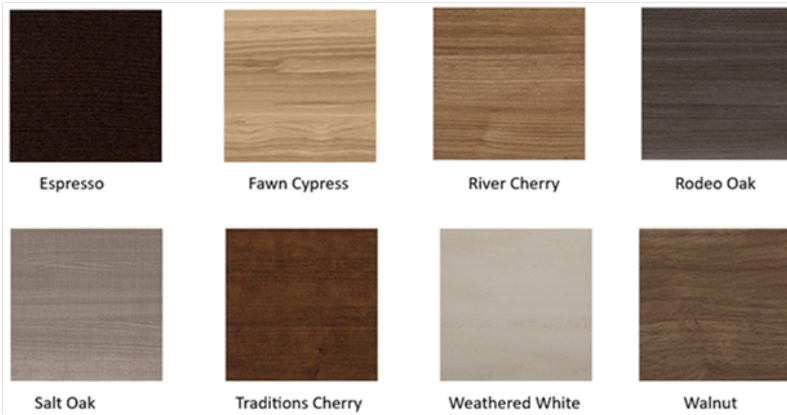

Sullivan Micro/Fridge Tower
SUL24T 24"W x 24"D x 54"H

Microwave Opening: 20.5"W x 14"H
Fridge Opening: 22.75"W x 33.25"H

FINISH OPTIONS

HARDWARE

Finish of Pull Bar will match trim finish

PB. PULL* - CHROME

PB. PULL* - BLACK