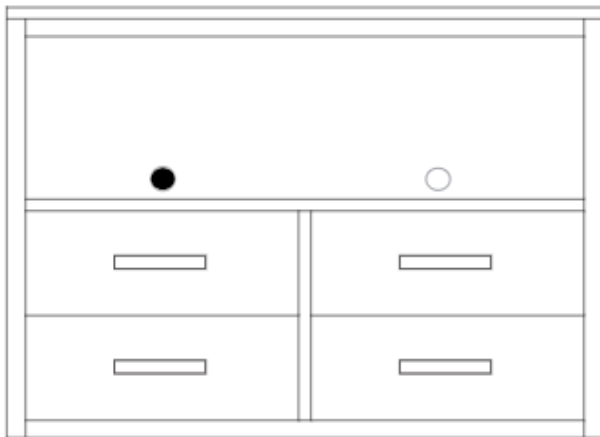

Sullivan 3-Drawer Chests
SUL3D 30"W x 24"D x 30"H
SUL-317 30"W x 24"D x 37"H

Sullivan 3-Drawer Media Chest with Shelf
SV16M 36"W x 24"D x 37"H

Sullivan 4-Drawer Coffee Cabinet/Chest
SUL48C 48"W x 24"D x 37"H

Sullivan 6-Drawer Dressers
SV6C 48"W x 24"D x 30"H
SV6XC 60"W x 24"D x 30"H

FINISH & HARDWARE OPTIONS

PB. PULL* - CHROME

PB. PULL* - BLACK

****Pull Bar finish is dependent on trim finish selected***