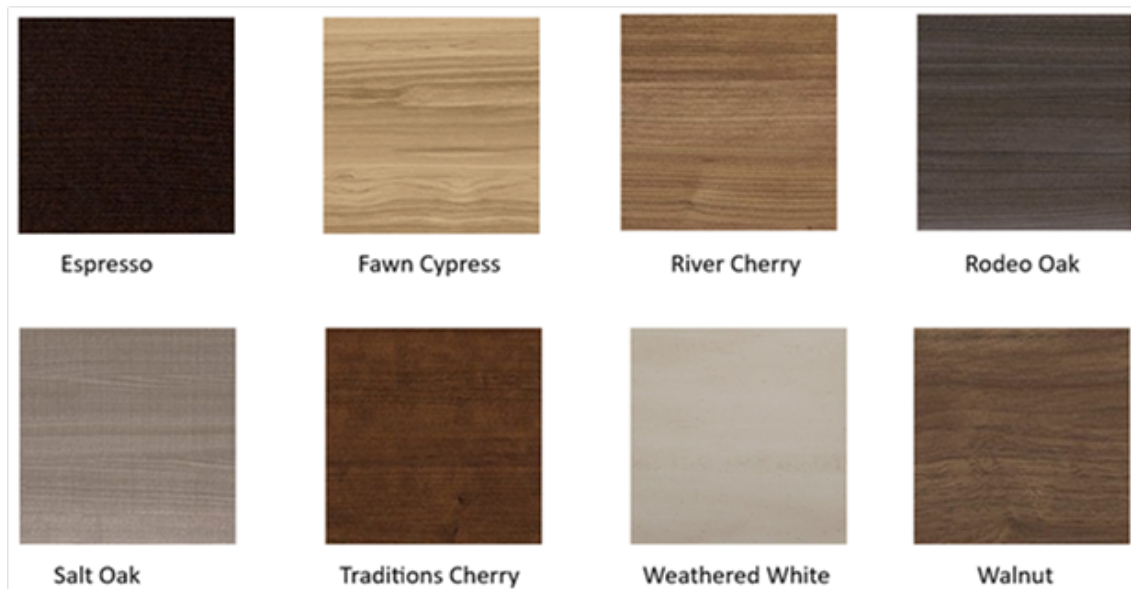

Sullivan 3-Drawer Chests
SUL3D 30"W x 24"D x 30"H
SUL-317 30"W x 24"D x 37"H

Sullivan 3-Drawer Media Chest with Shelf
SV16M 36"W x 24"D x 37"H

Sullivan 4-Drawer Coffee Cabinet/Chest
SUL48C 48"W x 24"D x 37"H

Sullivan 6-Drawer Dressers
SV6C 48"W x 24"D x 30"H
SV6XC 60"W x 24"D x 30"H

FINISH & HARDWARE OPTIONS

PB. PULL* - CHROME

PB. PULL* - BLACK

****Pull Bar finish is dependent on trim finish selected***