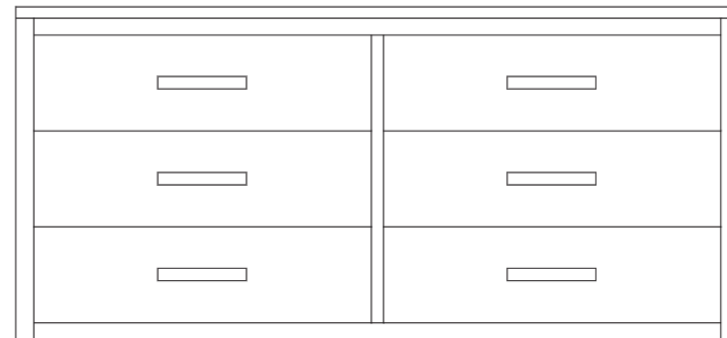

Sullivan 3-Drawer Chests
SUL3D 30"W x 24"D x 30"H
SUL-317 30"W x 24"D x 37"H

Sullivan 3-Drawer Media Chest with Shelf
SV16M 36"W x 24"D x 37"H

Sullivan 4-Drawer Coffee Cabinet/Chest
SUL48C 48"W x 24"D x 37"H

Sullivan 6-Drawer Dressers
SV6C 48"W x 24"D x 30"H
SV6XC 60"W x 24"D x 30"H

FINISH & HARDWARE OPTIONS

PB. PULL* - CHROME

PB. PULL* - BLACK

****Pull Bar finish is dependent on trim finish selected***