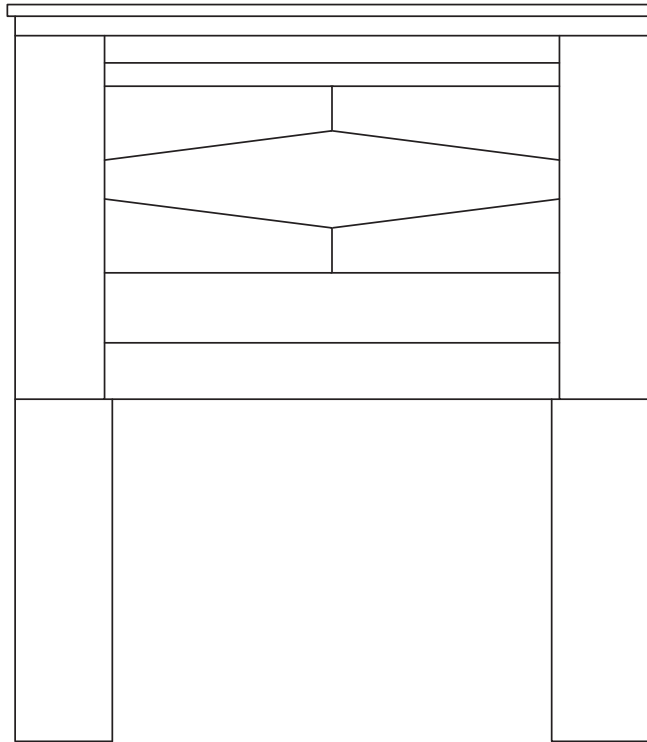

ST. CROIX COLLECTION

St. Croix Headboards

TX42T TWIN 42"W x 2"D x 47"H
TX56F FULL 56"W x 2"D x 47"H
TX62Q QUEEN 62"W x 2"D x 47"H

FINISH OPTIONS

LANG FURNITURE

Proudly made
in the USA!