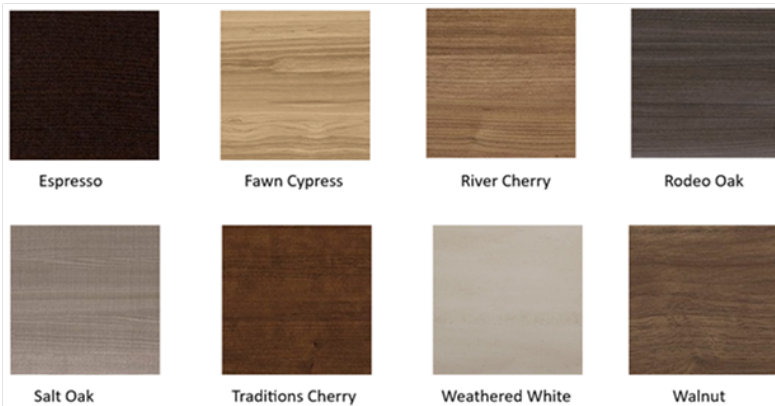

ST. CROIX COLLECTION

St. Croix Headboards

TX42T TWIN 42"W x 2"D x 47"H
TX56F FULL 56"W x 2"D x 47"H
TX62Q QUEEN 62"W x 2"D x 47"H

FINISH OPTIONS

LANG FURNITURE

Proudly made
in the USA!