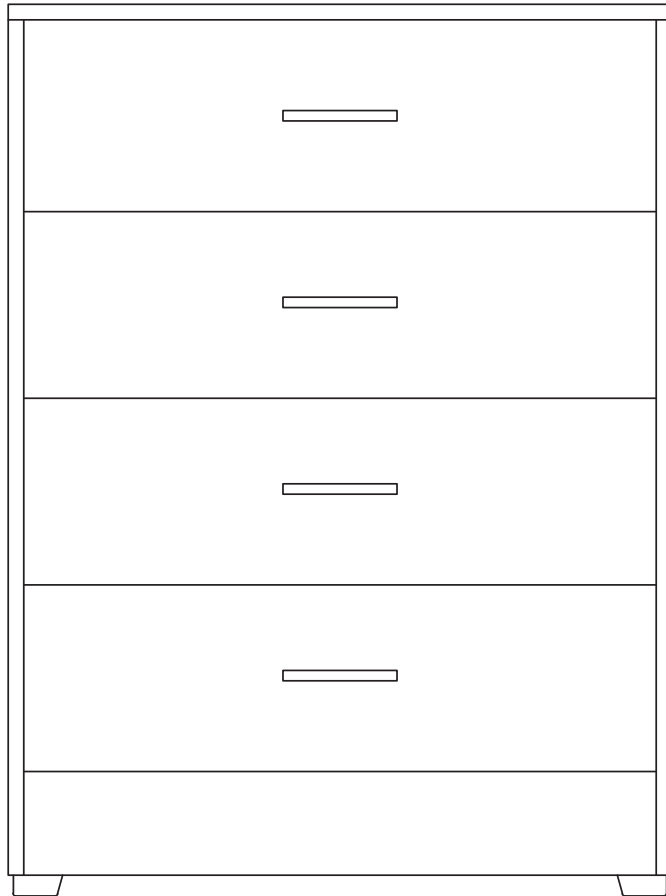

St. Croix 4-Drawer Chest
TX4C 32"W x 16"D x 38"H

**FINISH
OPTIONS**

**HARDWARE
OPTIONS**
*D. Modern is Standard
A., B., and C. are
Available upon Request*