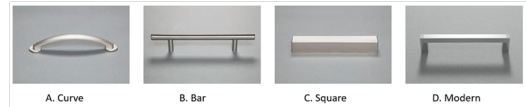

ST. CROIX COLLECTION

St. Croix Wardrobe with 2 Doors & 2 Drawers TX34W 34"W x 22"D x 73"H

FINISH OPTIONS

HARDWARE OPTIONS

D. Modern is Standard
A., B., and C. are Available upon Request

LANG FURNITURE

Proudly made
in the USA!