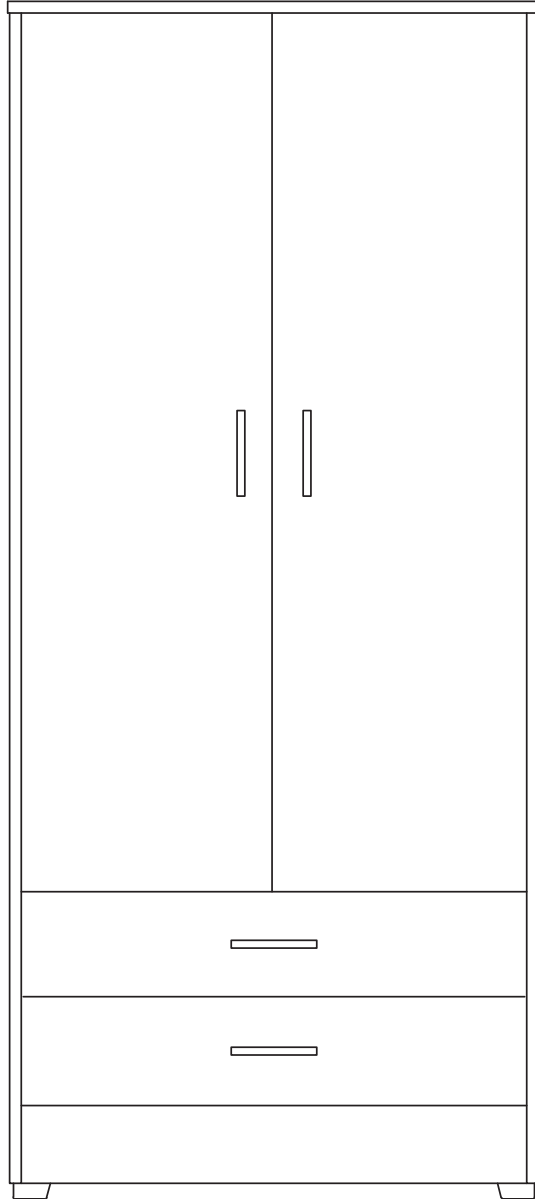

ST. CROIX COLLECTION

St. Croix Wardrobe with 2 Doors & 2 Drawers TX34W 34"W x 22"D x 73"H

FINISH OPTIONS

HARDWARE OPTIONS

D. Modern is Standard
A., B., and C. are Available upon Request

LANG FURNITURE

Proudly made
in the USA!