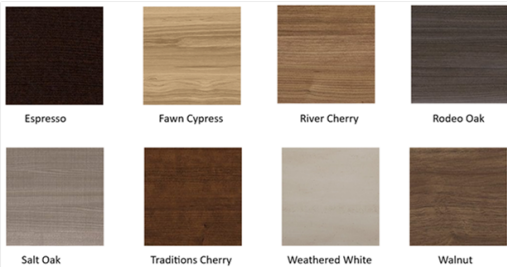

ST. CROIX COLLECTION

St. Croix Wardrobe with 2 Doors & 2 Drawers TX34W 34"W x 22"D x 73"H

FINISH OPTIONS

HARDWARE OPTIONS

D. Modern is Standard
A., B., and C. are Available upon Request

LANG FURNITURE

Proudly made
in the USA!