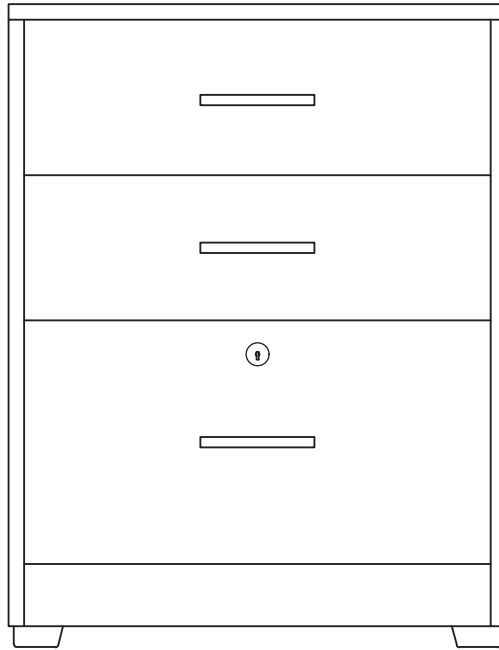

ST. CROIX COLLECTION

St. Croix 3-Drawer Nightstands

TX3ND 24"W x 16"D x 28"H

TX3DL 24"W x 16"D x 28"H (with lock as shown below)

FINISH OPTIONS

Espresso

Fawn Cypress

River Cherry