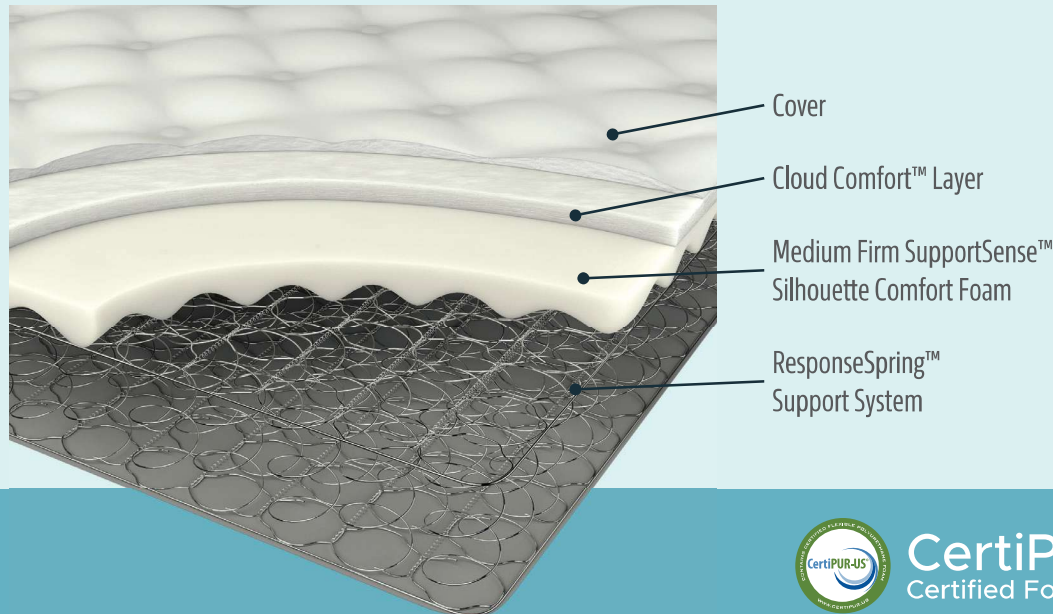

CLASSIC SPRING COLLECTION

Total Value. Zero Fuss. / 9" Classic Spring Euro Top

S70109

SLEEPINC.™

At Sleep Inc.™ we believe in making a great night's sleep affordable for more people. We believe in good stuff, it's that simple. No gimmicks, just quality and comfort for your best night's sleep at a great price.

Comfort Cover with Deep Quilting

- Deeply-quilted cover for immediate soft comfort

CloudComfort™ Layer

- Breathable, soft cloud like comfort layer provides cradling support

SupportSense™ Silhouette Comfort Foam

- Delivers a comfortable supportive sleep surface all-night with firm support
- Rolling peaks & valleys contour to the body—for pressure relief, improved spinal alignment and breathability for perfect temperature
- Works with other mattress layers to distribute weight more evenly as you move, reducing partner disturbance

ResponseSpring™ Support System

- Unique shape of sturdy offsetting coils provides consistent surface support edge-to-edge
- Open design improves airflow and temperature regulation

Always CertiPUR-US® Certified Foams

- Certified foams made without harmful chemicals

PROFILE:

- 9 INCH PROFILE

COMFORT FEEL:

- MEDIUM / EURO TOP

COMFORT FEEL:

- SIDE, BACK & STOMACH SLEEPERS

CertiPUR-US®
Certified Foams

sleepinbedding.co