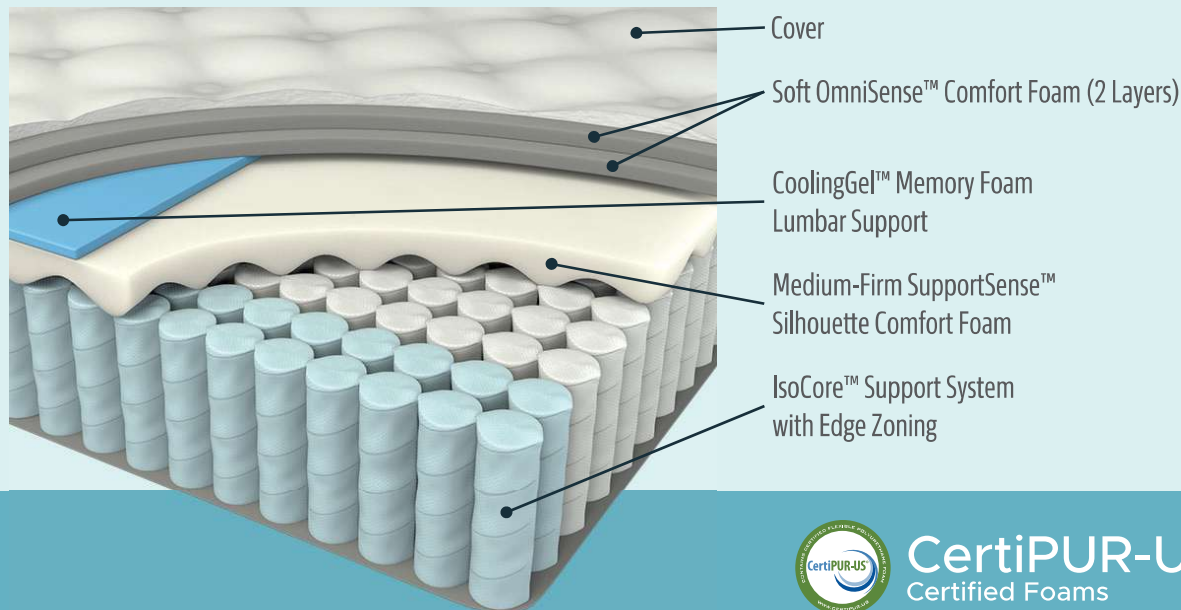

Comfort Cover with Deep Quilting

- Deeply-quilted cover for immediate soft comfort

OmniSense™ Comfort Foam

- Fast response for immediate comfort and relaxation
- Long-lasting and resistant to body impressions

CoolingGel™ Memory Foam Lumbar Support

- Gel-Infused Memory Foam keeps you cool so you sleep better
- Self-contouring support and comfort

SupportSense™ Silhouette Comfort Foam

- Delivers a comfortable supportive sleep surface all-night with firm support
- Rolling peaks & valleys contour to the body—for pressure relief, improved spinal alignment and breathability for perfect temperature
- Works with other mattress layers to distribute weight more evenly as you move, reducing partner disturbance

IsoCore™ Support System with Edge Zoning

- Unique design ergonomically supports the body and reduces partner disturbance with zoned edge support for better stability and consistency
- Open design ensures airflow, breathability and efficient heat transfer

Always CertiPUR-US® Certified Foams

- Certified foams made without harmful chemicals

PROFILE:

- 12 INCH PROFILE

COMFORT FEEL:

- MEDIUM / EURO TOP

COMFORT FEEL:

- SIDE, BACK & STOMACH SLEEPERS