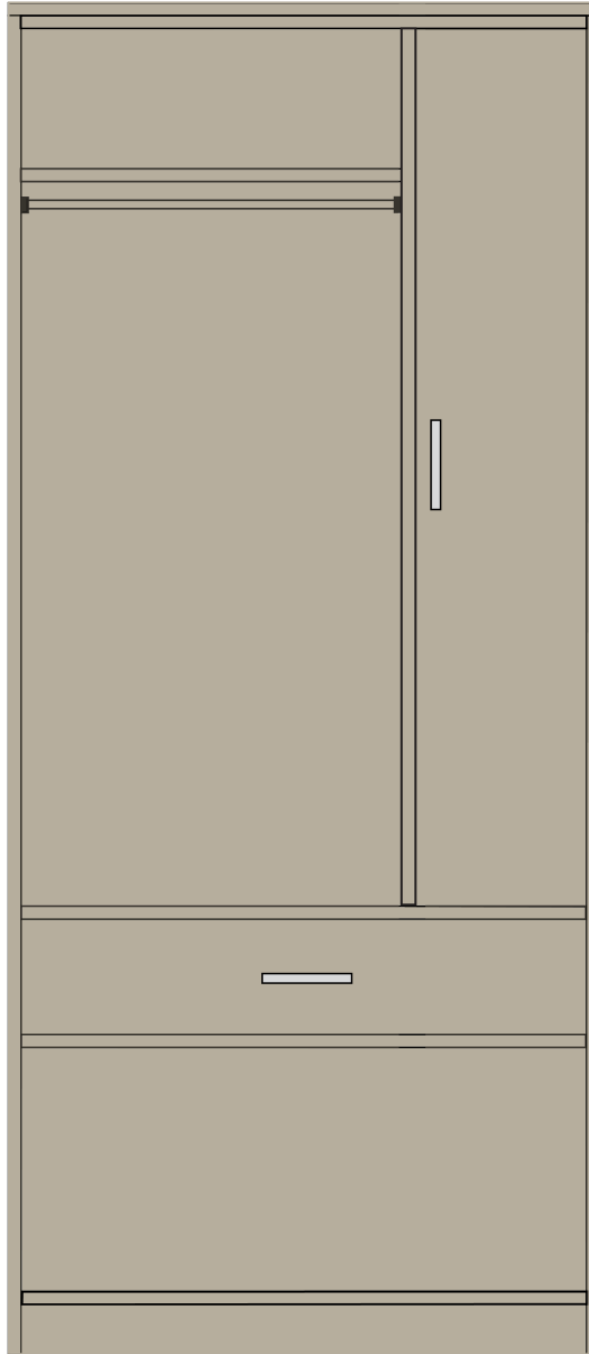

Sleep Inn Custom Wardrobe Closet - Door Left

SLE-136-L Overall Dimensions: 36"W x 24"D x 78"H

ESPRESSO (32)

LANG FURNITURE

Proudly Made in the U.S.A.

Sleep Inn Custom Wardrobe Closet - Door Right

SLE-136-R Overall Dimensions: 36"W x 24"D x 78"H

ESPRESSO (32)

LANG FURNITURE

Proudly Made in the U.S.A.