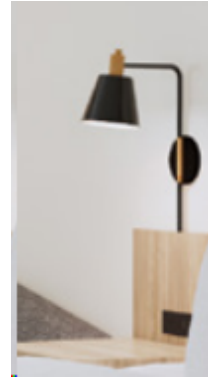

SLEEP SCENIC DREAMS PLUG-IN WALL SCONCE AT NIGHTSTAND

18"H Plug In Wall Sconce with Touch Dimmer Switch and Cord Cover

SKU: PWC621N

Scheme #: X-400

Features

Item Finish: Black and Brass

Shade Style: Tapered Round Drum

Certification: UL or ETL Listed

Case Pack: 4

Specifications

Overall Dimensions: 6" W x 18" H x 12" D

Wall Plate Dimensions: 5" Diameter

Details

Socket Type: E26

Number of Sockets: 1 Bulb