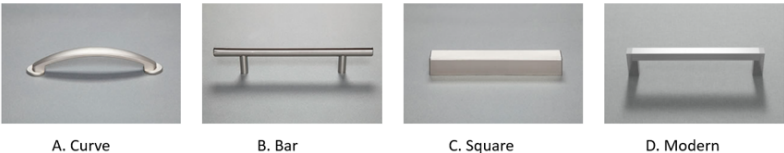

### Hardware (A. is Standard; B, C, D available upon request)

Proudly Made in the U.S.A.

**NODA Three Drawer Chest with Shelf**  
**N3636C 36"W x 22"D x 36"H**

*Available Finishes*

*Hardware*  
*A. is Standard*  
*B, C, D Available upon Request*