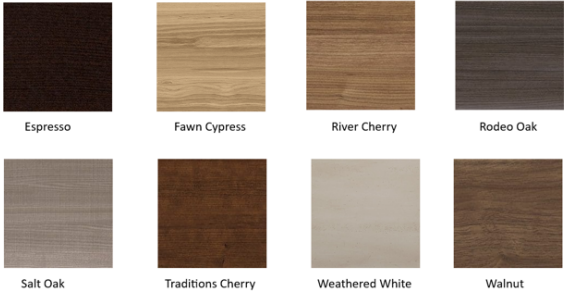

Available Finishes