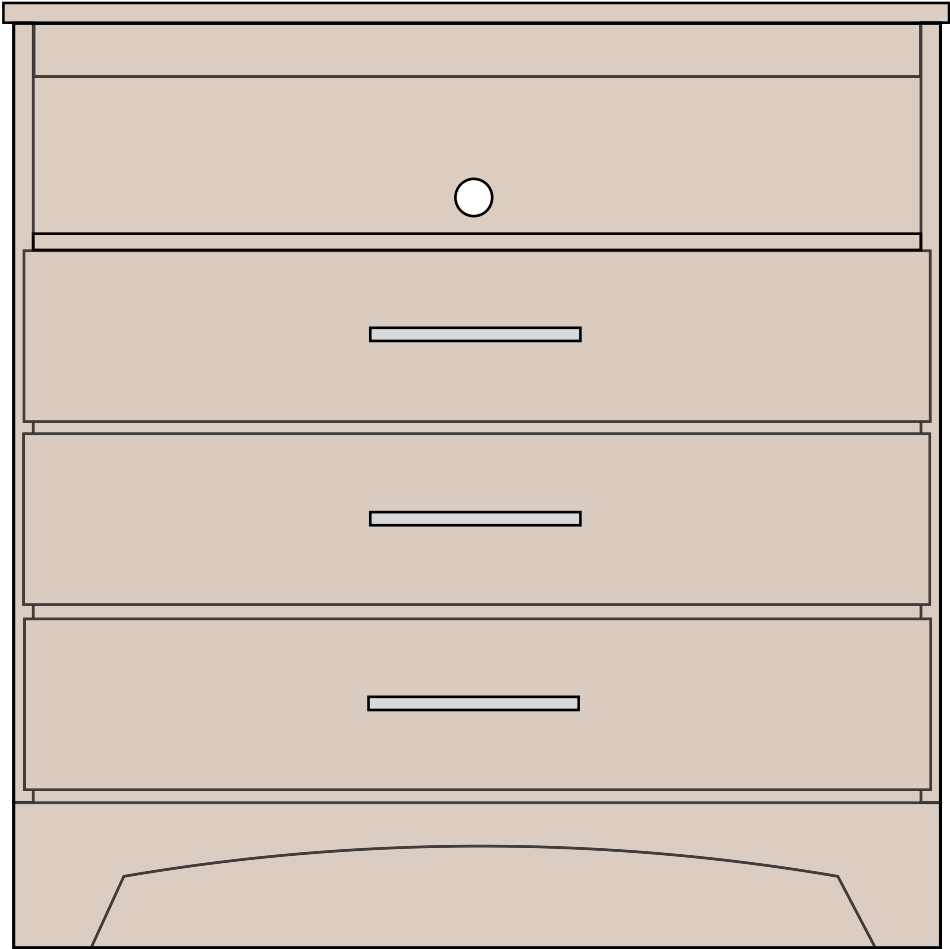

## NODA Espresso 3 Drawer Chest (NO Shelf)

N3030C 30"W x 22"D x 30"H

### Hardware (A. is Standard; B, C, D available upon request)

Proudly Made in the U.S.A.

**NODA Three Drawer Chest with Shelf**  
**N3636C 36"W x 22"D x 36"H**

*Available Finishes*

*Hardware*  
*A. is Standard*  
*B, C, D Available upon Request*

## NODA Espresso 6-Drawer Dresser

N5030C 50"W x 18"D x 32"H

N6030C 60"W x 22"D x 30"H