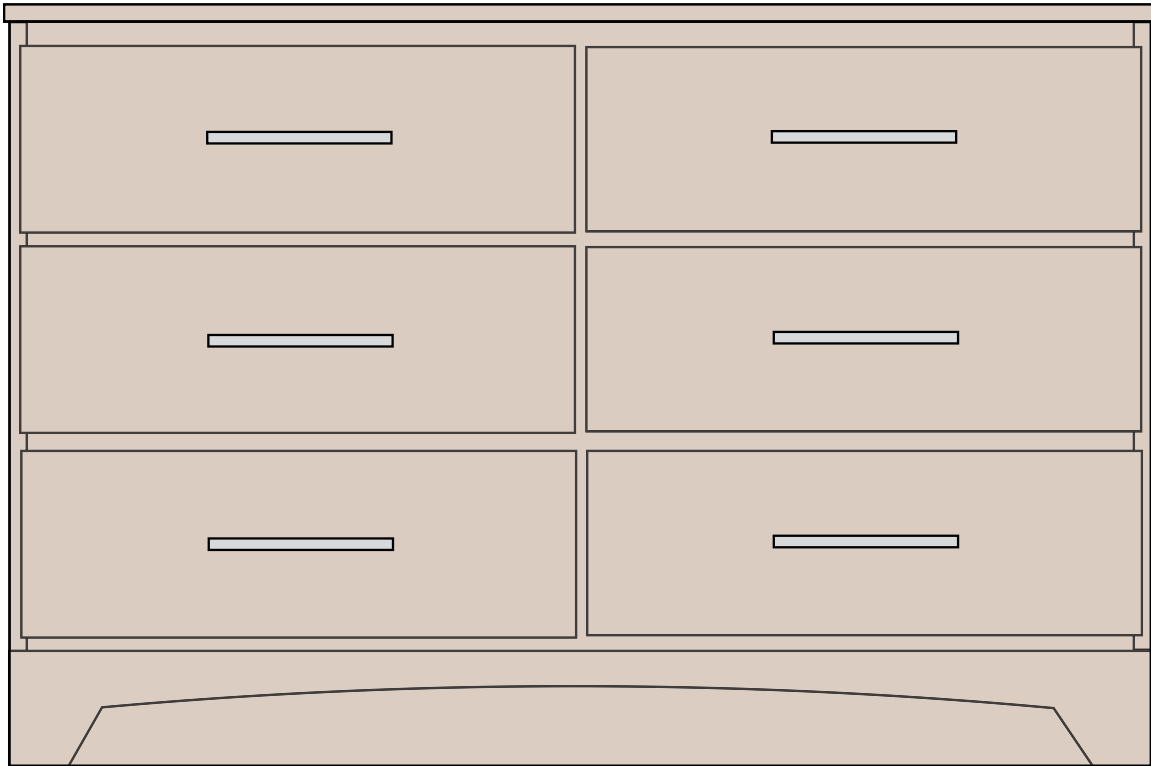

## NODA Espresso 3 Drawer Chest (NO Shelf)

N3030C 30"W x 22"D x 30"H

### Hardware (A. is Standard; B, C, D available upon request)

Proudly Made in the U.S.A.

**NODA Three Drawer Chest with Shelf**  
**N3636C 36"W x 22"D x 36"H**

*Available Finishes*

*Hardware*  
*A. is Standard*  
*B, C, D Available upon Request*

## NODA Espresso 6-Drawer Dresser

N5030C 50"W x 18"D x 32"H

N6030C 60"W x 22"D x 30"H