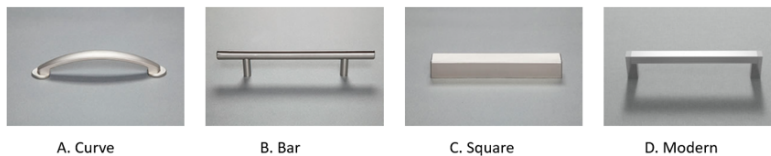

Hardware (A. is Standard; B, C, D available upon request)

Proudly Made in the U.S.A.