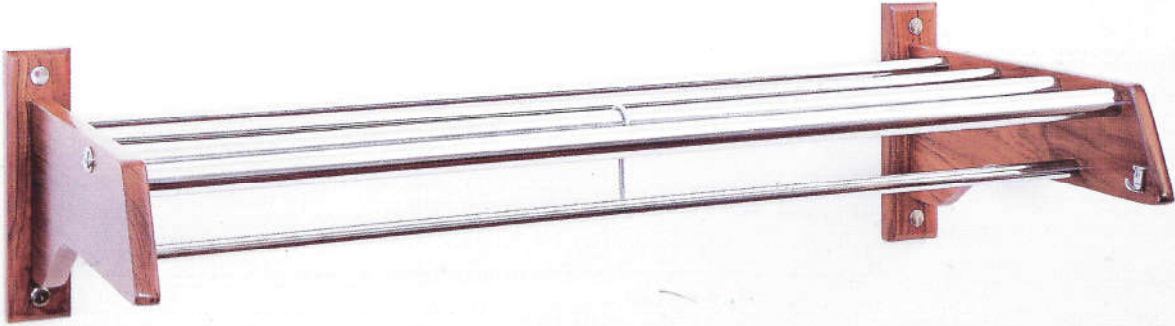

SHALLOW DEPTH CLOSET UNITS FOR KEYWAY® HANGERS

No. 601 series - 36" length

These units are designed for shallow depth closets of under 28 inches. The hanger bar is positioned 11.25" from the closet's back wall. They allow ample hanger and garment clearance in the smallest of closets, while providing a large shelf area. Can be installed in less than 15 minutes. Significantly less expensive than furnishing closet areas with built-in shelving and closet rods. Keyway's unique hanger bar suspension system assures adequate strength and provides up to 4 feet of unobstructed hanger movement.

All of the 601 units have two accessory hooks on the shelf and hanger bar supports. Units of over 48 inches have four accessory hooks. The accessory hooks can be used by the housekeeping department to present closet amenity items such as shoehorns and lint brushes. The accessory hooks also provide the guest with a convenient fixture to hang garment bags, belts, handbags and other items.