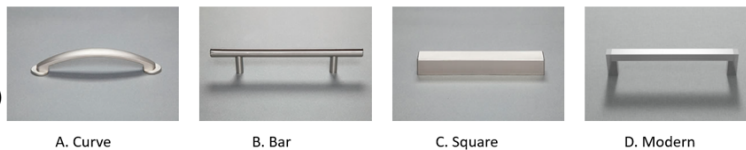

Quality Inn MARINE 1-Drawer Nighstands

MR132 18"W x 16"D x 24"H

MR149 24"W x 16"D x 24"H

MR145 24"W x 16"D x 28"H

Finish Options

Hardware Options

(C. is Standard;
A., B., and D. are available upon request)

LANG FURNITURE