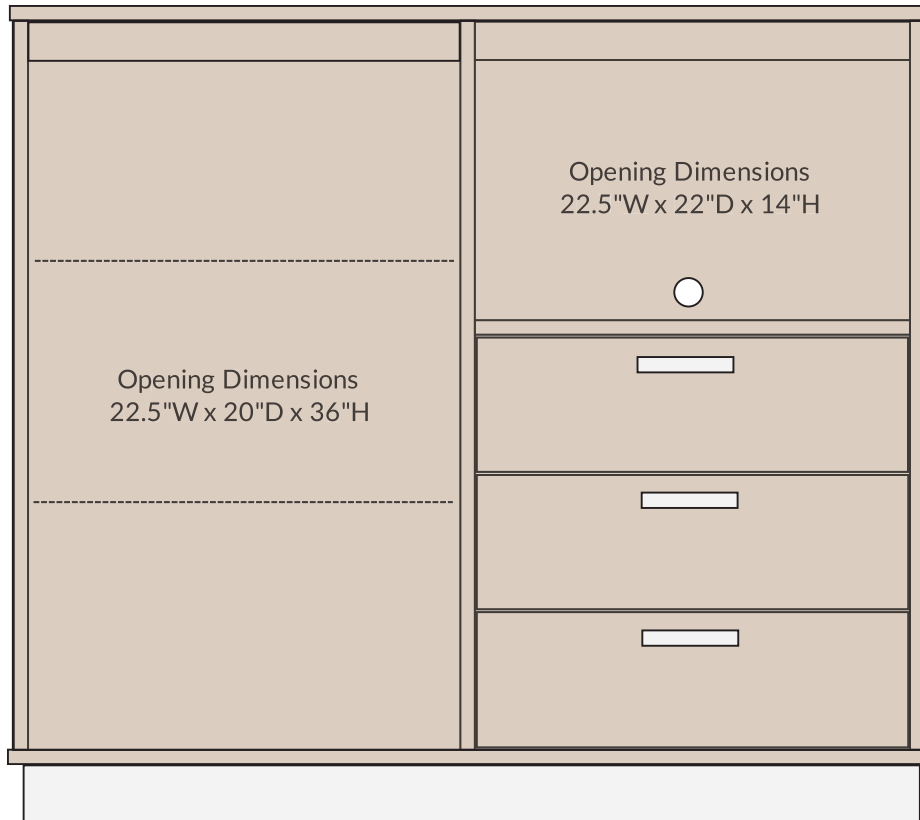

Quality Inn MARINE Micro Fridge Combo Unit

MR18MF 48"W x 22"D x 43"H

Finish Options

Hardware Options

C. Square is standard
A., B., and D. are available
upon request

LANG FURNITURE

Proudly Made in the U.S.A. 

Quality Inn MARINE Micro Fridge Combo Unit with Door

Available upon Request 48"W x 22"D x 43"H

LANG FURNITURE

Proudly Made in the U.S.A. 