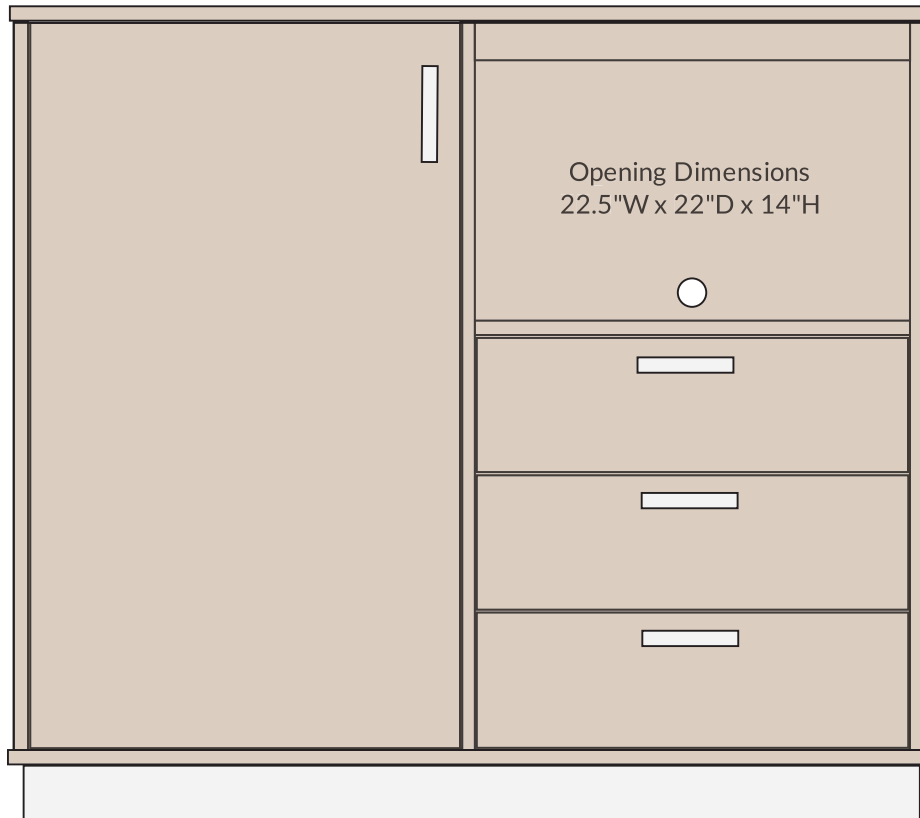

Quality Inn MARINE Micro Fridge Combo Unit

MR18MF 48"W x 22"D x 43"H

Finish Options

Hardware Options

C. Square is standard
A., B., and D. are available
upon request

LANG FURNITURE

Proudly Made in the U.S.A. 

Quality Inn MARINE Micro Fridge Combo Unit with Door

Available upon Request 48"W x 22"D x 43"H

LANG FURNITURE

Proudly Made in the U.S.A. 