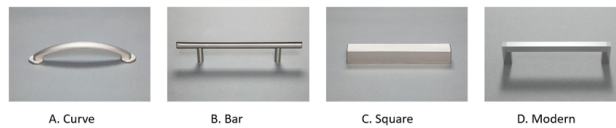

Quality Inn MARINE 3-Drawer Chest

MR115 30"W x 22"D x 30"H

Finish Options

Hardware Options

C. is Standard
A., B., and D
are available upon
request

LANG FURNITURE

Proudly Made in the U.S.A. 

Quality Inn MARINE 3-Drawer Media Chest with Shelf

MR16MC 36"W x 22"D x 36"H

Finish Options

Hardware Options

C. is Standard
A., B., and D. are available upon request

LANG FURNITURE

Proudly Made in the U.S.A. 