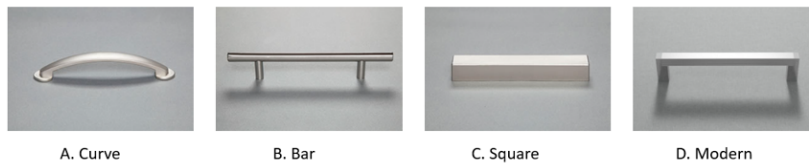

Quality Inn MARINE 3-Drawer Chest

MR115 30"W x 22"D x 30"H

Finish Options

Hardware Options

C. is Standard
A., B., and D
are available upon
request

LANG FURNITURE

Proudly Made in the U.S.A. 

Quality Inn MARINE 3-Drawer Media Chest with Shelf

MR16MC 36"W x 22"D x 36"H

Finish Options

Hardware Options

C. is Standard
A., B., and D. are available upon request

LANG FURNITURE

Proudly Made in the U.S.A. 