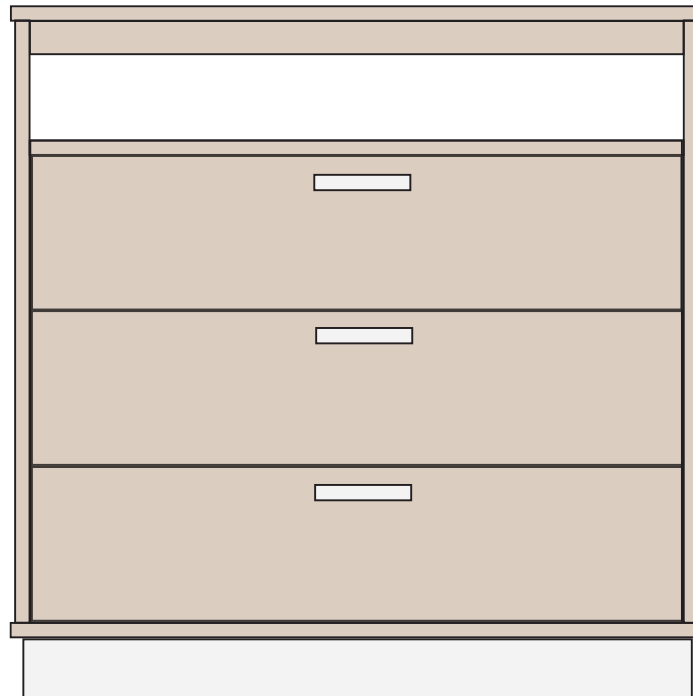

Quality Inn MARINE 3-Drawer Chest

MR115 30"W x 22"D x 30"H

Finish Options

Hardware Options

C. is Standard
A., B., and D
are available upon
request

LANG FURNITURE

Proudly Made in the U.S.A. 

Quality Inn MARINE 3-Drawer Media Chest with Shelf

MR16MC 36"W x 22"D x 36"H

Finish Options

Hardware Options

C. is Standard
A., B., and D. are available upon request

LANG FURNITURE

Proudly Made in the U.S.A. 