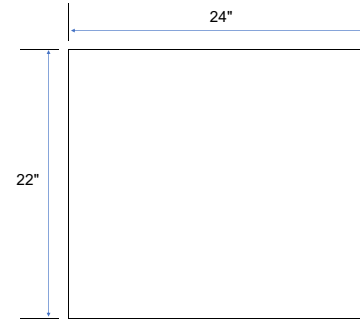

LANG FURNITURE INC.

Marine Micro/Fridge Tower

**Item Number**  
MR23T

**Dimensions**  
24"W x 22"D x 43"H

GLUED, SCREWED, AND DOWEL  
CONSTRUCTION FOR STRUCTURAL STABILITY

TOP VIEW

SIDE VIEW

FRONT VIEW