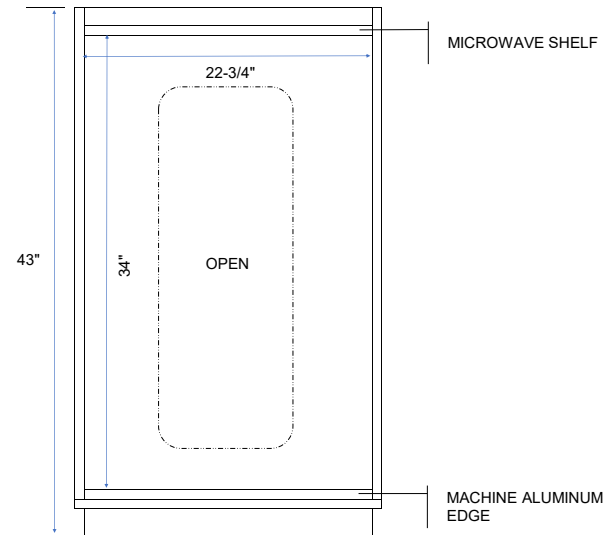

LANG FURNITURE INC.

Marine Micro/Fridge Tower

**Item Number**  
MR23T

**Dimensions**  
24"W x 22"D x 43"H

GLUED, SCREWED, AND DOWEL  
CONSTRUCTION FOR STRUCTURAL STABILITY

TOP VIEW

SIDE VIEW

FRONT VIEW