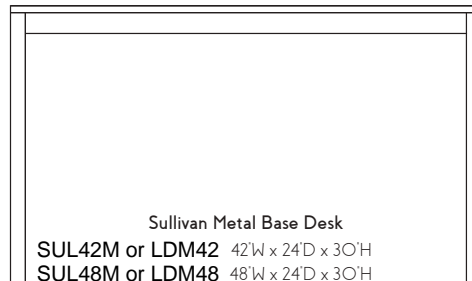

Sullivan Metal Base Desk
SUL42M or LDM42 42"W x 24"D x 30"H
SUL48M or LDM48 48"W x 24"D x 30"H