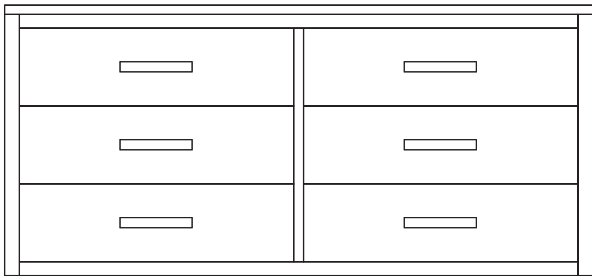

Sullivan Chest - 6 Drawer
SV6C 48"W x 24"D x 30"H
SV6XC 60"W x 24"D x 30"H