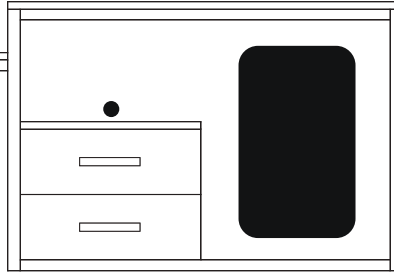

Sullivan Micro Fridge - 2 Drawer
SUL2MF 48"W x 24"D x 37"H