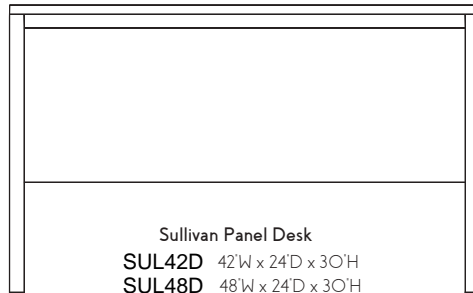

Sullivan Panel Desk
SUL42D 42"W x 24"D x 30"H
SUL48D 48"W x 24"D x 30"H