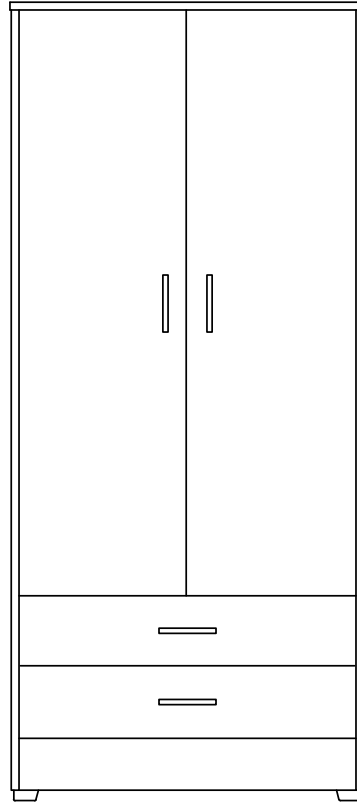

ST. CROIX COLLECTION

LANG FURNITURE

- A ST. CROIX
ITEM# **TX3DL** 3 Drawer Nightstand - with Lock Installed
DIMENSIONS 24"W x 16"D x 28"H
- B ST. CROIX
ITEM# **TX42T** Twin Panel Headboard (shown) - Frame Mounted
DIMENSIONS 42"W x 2"D x 47"H
- ST. CROIX
ITEM# **TX56F** Full Panel Headboard - Frame Mounted
DIMENSIONS 56"W x 2"D x 47"H
- C ST. CROIX
ITEM# **TX34W** 2 Door 2 Drawer Wardrobe
DIMENSIONS 34"W x 22"D x 73"H
- D ST. CROIX
ITEM# **TX4C** 4 Drawer Chest
DIMENSIONS 32"W x 16"D x 38"H

FINISH (SHOWN IN) WALNUT (48)
ALSO AVAILABLE IN ALL LANG LAMINATE FINISHES

ST. CROIX COLLECTION

St. Croix Twin Panel Headboard
TX42T 42W x 2D x 47H
St. Croix Full Panel Headboard
TX56F 56W x 2D x 47H

St. Croix 2 Door 2 Drawer Wardrobe
TX34W 34W x 22D x 73H

St. Croix 4 Drawer Chest
TX4C 32W x 16D x 38H

St. Croix 3 Drawer Nightstand
(With Lock)
TX3DL 24W x 16D x 28H

LANG FURNITURE