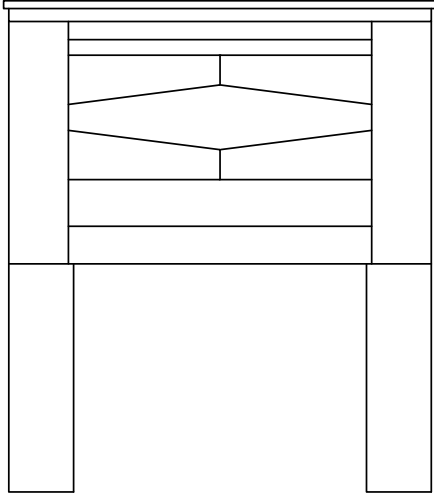

ST. CROIX COLLECTION

LANG FURNITURE

- A ST. CROIX
ITEM# **TX3DL** 3 Drawer Nightstand - with Lock Installed
DIMENSIONS 24"W x 16"D x 28"H
- B ST. CROIX
ITEM# **TX42T** Twin Panel Headboard (shown) - Frame Mounted
DIMENSIONS 42"W x 2"D x 47"H
- ST. CROIX
ITEM# **TX56F** Full Panel Headboard - Frame Mounted
DIMENSIONS 56"W x 2"D x 47"H
- C ST. CROIX
ITEM# **TX34W** 2 Door 2 Drawer Wardrobe
DIMENSIONS 34"W x 22"D x 73"H
- D ST. CROIX
ITEM# **TX4C** 4 Drawer Chest
DIMENSIONS 32"W x 16"D x 38"H

FINISH (SHOWN IN) WALNUT (48)
ALSO AVAILABLE IN ALL LANG LAMINATE FINISHES

ST. CROIX COLLECTION

St. Croix Twin Panel Headboard
TX42T 42W x 2D x 47H
St. Croix Full Panel Headboard
TX56F 56W x 2D x 47H

St. Croix 2 Door 2 Drawer Wardrobe
TX34W 34W x 22D x 73H

St. Croix 4 Drawer Chest
TX4C 32W x 16D x 38H

St. Croix 3 Drawer Nightstand
(With Lock)
TX3DL 24W x 16D x 28H

LANG FURNITURE