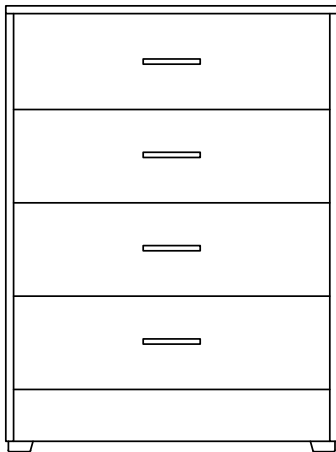

ST. CROIX COLLECTION

LANG FURNITURE

- A ST. CROIX
ITEM# **TX3DL** 3 Drawer Nightstand - with Lock Installed
DIMENSIONS 24"W x 16"D x 28"H
- B ST. CROIX
ITEM# **TX42T** Twin Panel Headboard (shown) - Frame Mounted
DIMENSIONS 42"W x 2"D x 47"H
- ST. CROIX
ITEM# **TX56F** Full Panel Headboard - Frame Mounted
DIMENSIONS 56"W x 2"D x 47"H
- C ST. CROIX
ITEM# **TX34W** 2 Door 2 Drawer Wardrobe
DIMENSIONS 34"W x 22"D x 73"H
- D ST. CROIX
ITEM# **TX4C** 4 Drawer Chest
DIMENSIONS 32"W x 16"D x 38"H

FINISH (SHOWN IN) WALNUT (48)
ALSO AVAILABLE IN ALL LANG LAMINATE FINISHES

ST. CROIX COLLECTION

St. Croix Twin Panel Headboard
TX42T 42W x 2D x 47H
St. Croix Full Panel Headboard
TX56F 56W x 2D x 47H

St. Croix 2 Door 2 Drawer Wardrobe
TX34W 34W x 22D x 73H

St. Croix 4 Drawer Chest
TX4C 32W x 16D x 38H

St. Croix 3 Drawer Nightstand
(With Lock)
TX3DL 24W x 16D x 28H

LANG FURNITURE