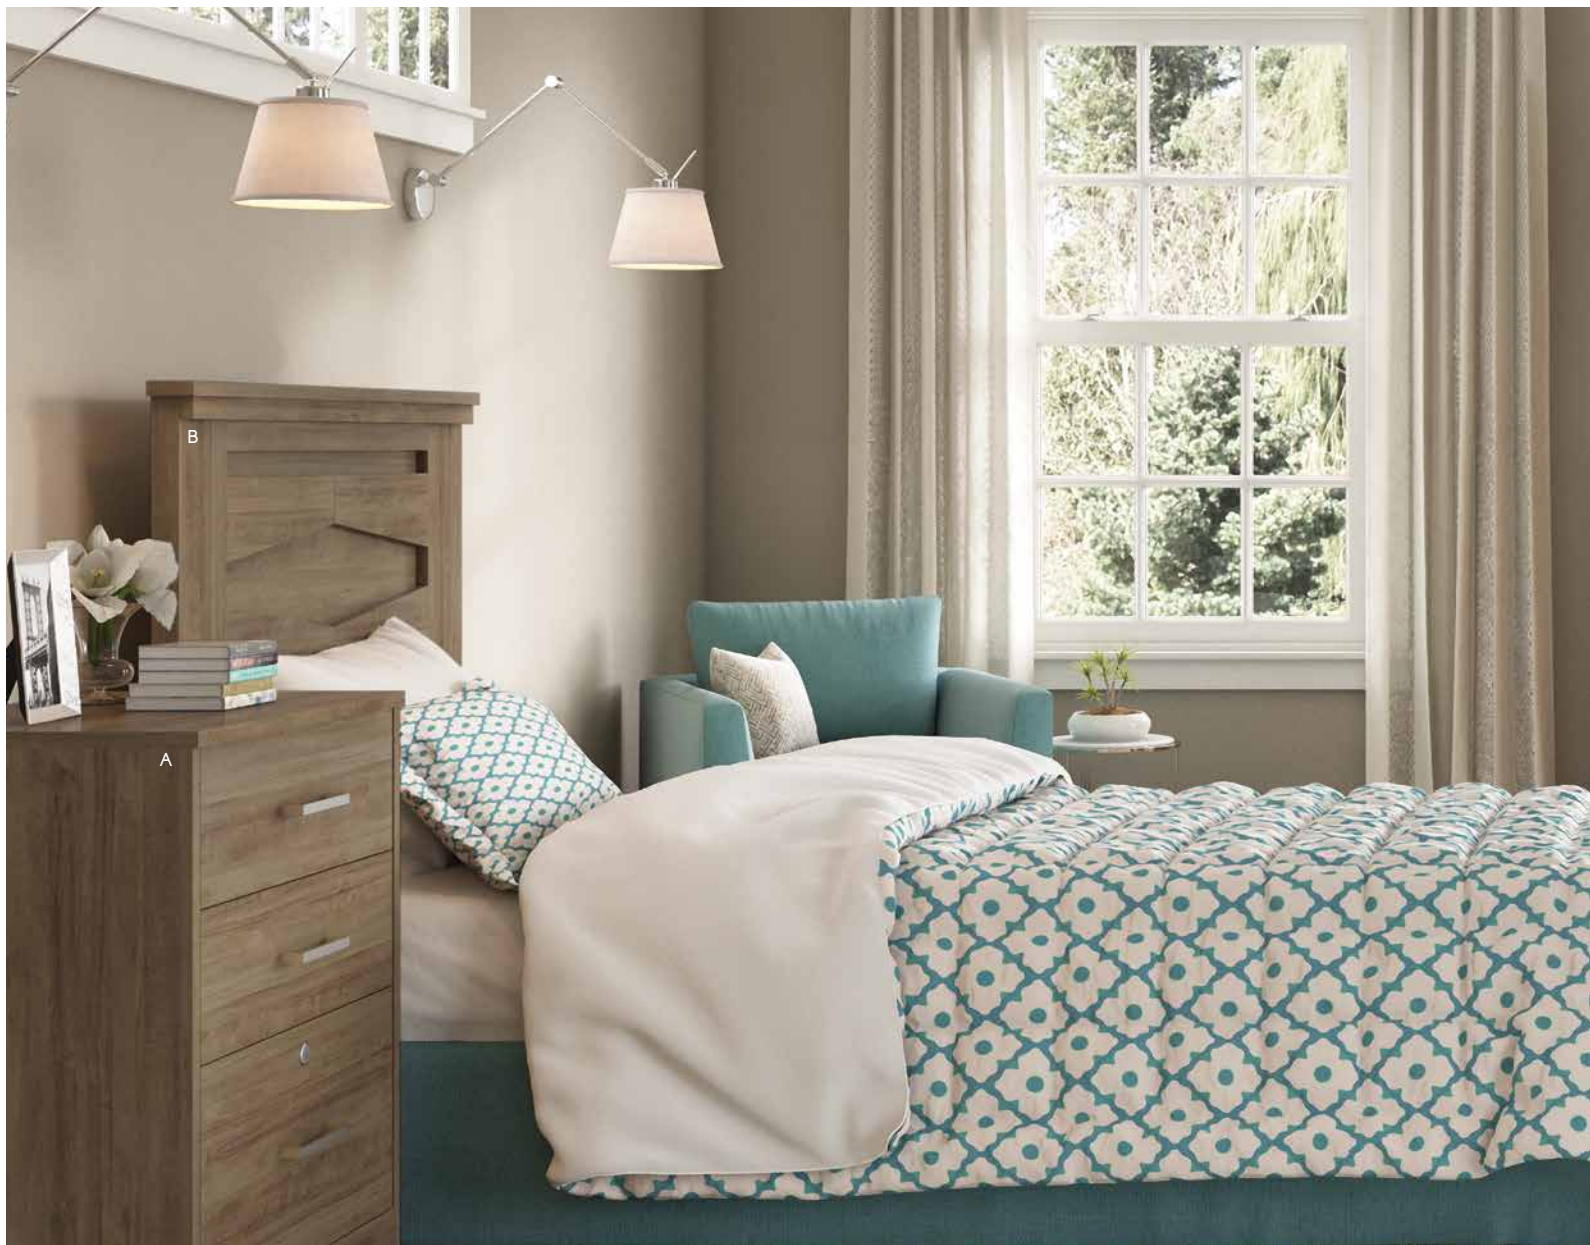

ST. CROIX COLLECTION

LANG FURNITURE

- A ST. CROIX
ITEM# **TX3DL** 3 Drawer Nightstand - with Lock Installed
DIMENSIONS 24"W x 16"D x 28"H
- B ST. CROIX
ITEM# **TX42T** Twin Panel Headboard (shown) - Frame Mounted
DIMENSIONS 42"W x 2"D x 47"H
- ST. CROIX
ITEM# **TX56F** Full Panel Headboard - Frame Mounted
DIMENSIONS 56"W x 2"D x 47"H
- C ST. CROIX
ITEM# **TX34W** 2 Door 2 Drawer Wardrobe
DIMENSIONS 34"W x 22"D x 73"H
- D ST. CROIX
ITEM# **TX4C** 4 Drawer Chest
DIMENSIONS 32"W x 16"D x 38"H

FINISH (SHOWN IN) WALNUT (48)
ALSO AVAILABLE IN ALL LANG LAMINATE FINISHES

ST. CROIX COLLECTION

St. Croix Twin Panel Headboard
TX42T 42W x 2D x 47H
St. Croix Full Panel Headboard
TX56F 56W x 2D x 47H

St. Croix 2 Door 2 Drawer Wardrobe
TX34W 34W x 22D x 73H