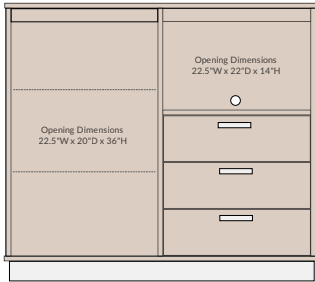

MARINE COLLECTION

LANG HOSPITALITY

- A MARINE Night Stand - 1 Drawer
ITEM# **MR149** DIMENSIONS 24"W x 16"D x 24"H
- B MARINE (24" W) Wall Guard 48"
ITEM# **MR2448** DIMENSIONS 24"W x 1"D x 48"H
- C MARINE Queen Panel Headboard 48"
ITEM# **MR48Q** DIMENSIONS 62"W x 1"D x 48"H
- D MARINE Desk (4 Legs)
ITEM# **MR150** DIMENSIONS 42"W x 24"D x 30"H
- E MARINE Micro Fridge with Door
Available upon Request DIMENSIONS 48"W x 22"D x 43"H
- F MARINE Micro Fridge
ITEM# **MR20MF** DIMENSIONS 48"W x 22"D x 43"H
- G MARINE Desk (4 Legs)
Available upon Request DIMENSIONS 48"W x 26"D x 30"H

MARINE 42" Panel Headboard

FULL 56"W x 1"D x 42"H
 QUEEN 62"W x 1"D x 42"H
 KING 78"W x 1"D x 42"H

42" Panel Headboards are Available upon Request

MARINE 36" Panel Headboard

FULL MR36F 56"W x 1"D x 36"H
 QUEEN MR36Q 62"W x 1"D x 36"H
 KING MR36K 78"W x 1"D x 36"H

MARINE 48" Wall Guard (18" & 24" W)

MR1848 18"W x 1"D x 48"H
 MR2448 24"W x 1"D x 48"H

MARINE 42" Wall Guard (18" & 24" W)

18"W x 1"D x 42"H
 24"W x 1"D x 42"H

MARINE 36" Wall Guard (18" & 24" W)

MR18W 18"W x 1"D x 36"H
 MR24W 24"W x 1"D x 36"H

42" Wall Guards are Available upon Request

MARINE Micro Fridge Combo Unit with Door
 48"W x 22"D x 43"H

Available upon Request

MARINE Micro Fridge Combo Unit
 MR20MF 48"W x 22"D x 43"H

MARINE 3-Drawer Chest with Shelf
 MR16MC 36"W x 22"D x 36"H