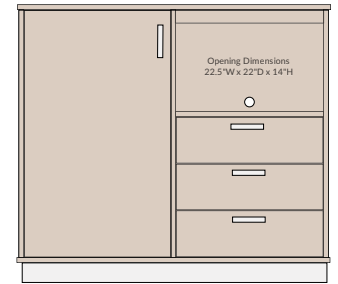

MARINE COLLECTION

LANG HOSPITALITY

- A MARINE Night Stand - 1 Drawer
ITEM# **MR149** DIMENSIONS 24"W x 16"D x 24"H
- B MARINE (24" W) Wall Guard 48"
ITEM# **MR2448** DIMENSIONS 24"W x 1"D x 48"H
- C MARINE Queen Panel Headboard 48"
ITEM# **MR48Q** DIMENSIONS 62"W x 1"D x 48"H
- D MARINE Desk (4 Legs)
ITEM# **MR150** DIMENSIONS 42"W x 24"D x 30"H
- E MARINE Micro Fridge with Door
Available upon Request DIMENSIONS 48"W x 22"D x 43"H
- F MARINE Micro Fridge
ITEM# **MR20MF** DIMENSIONS 48"W x 22"D x 43"H
- G MARINE Desk (4 Legs)
Available upon Request DIMENSIONS 48"W x 26"D x 30"H

MARINE 42" Panel Headboard

FULL 56"W x 1"D x 42"H
 QUEEN 62"W x 1"D x 42"H
 KING 78"W x 1"D x 42"H

42" Panel Headboards are Available upon Request

MARINE 36" Panel Headboard

FULL MR36F 56"W x 1"D x 36"H
 QUEEN MR36Q 62"W x 1"D x 36"H
 KING MR36K 78"W x 1"D x 36"H

MARINE 48" Wall Guard (18" & 24" W)

MR1848 18"W x 1"D x 48"H
 MR2448 24"W x 1"D x 48"H

MARINE 42" Wall Guard (18" & 24" W)

18"W x 1"D x 42"H
 24"W x 1"D x 42"H

MARINE 36" Wall Guard (18" & 24" W)

MR18W 18"W x 1"D x 36"H
 MR24W 24"W x 1"D x 36"H

42" Wall Guards are Available upon Request

MARINE Micro Fridge Combo Unit with Door
 48"W x 22"D x 43"H

Available upon Request

MARINE Micro Fridge Combo Unit
 MR20MF 48"W x 22"D x 43"H

MARINE 3-Drawer Chest with Shelf
 MR16MC 36"W x 22"D x 36"H