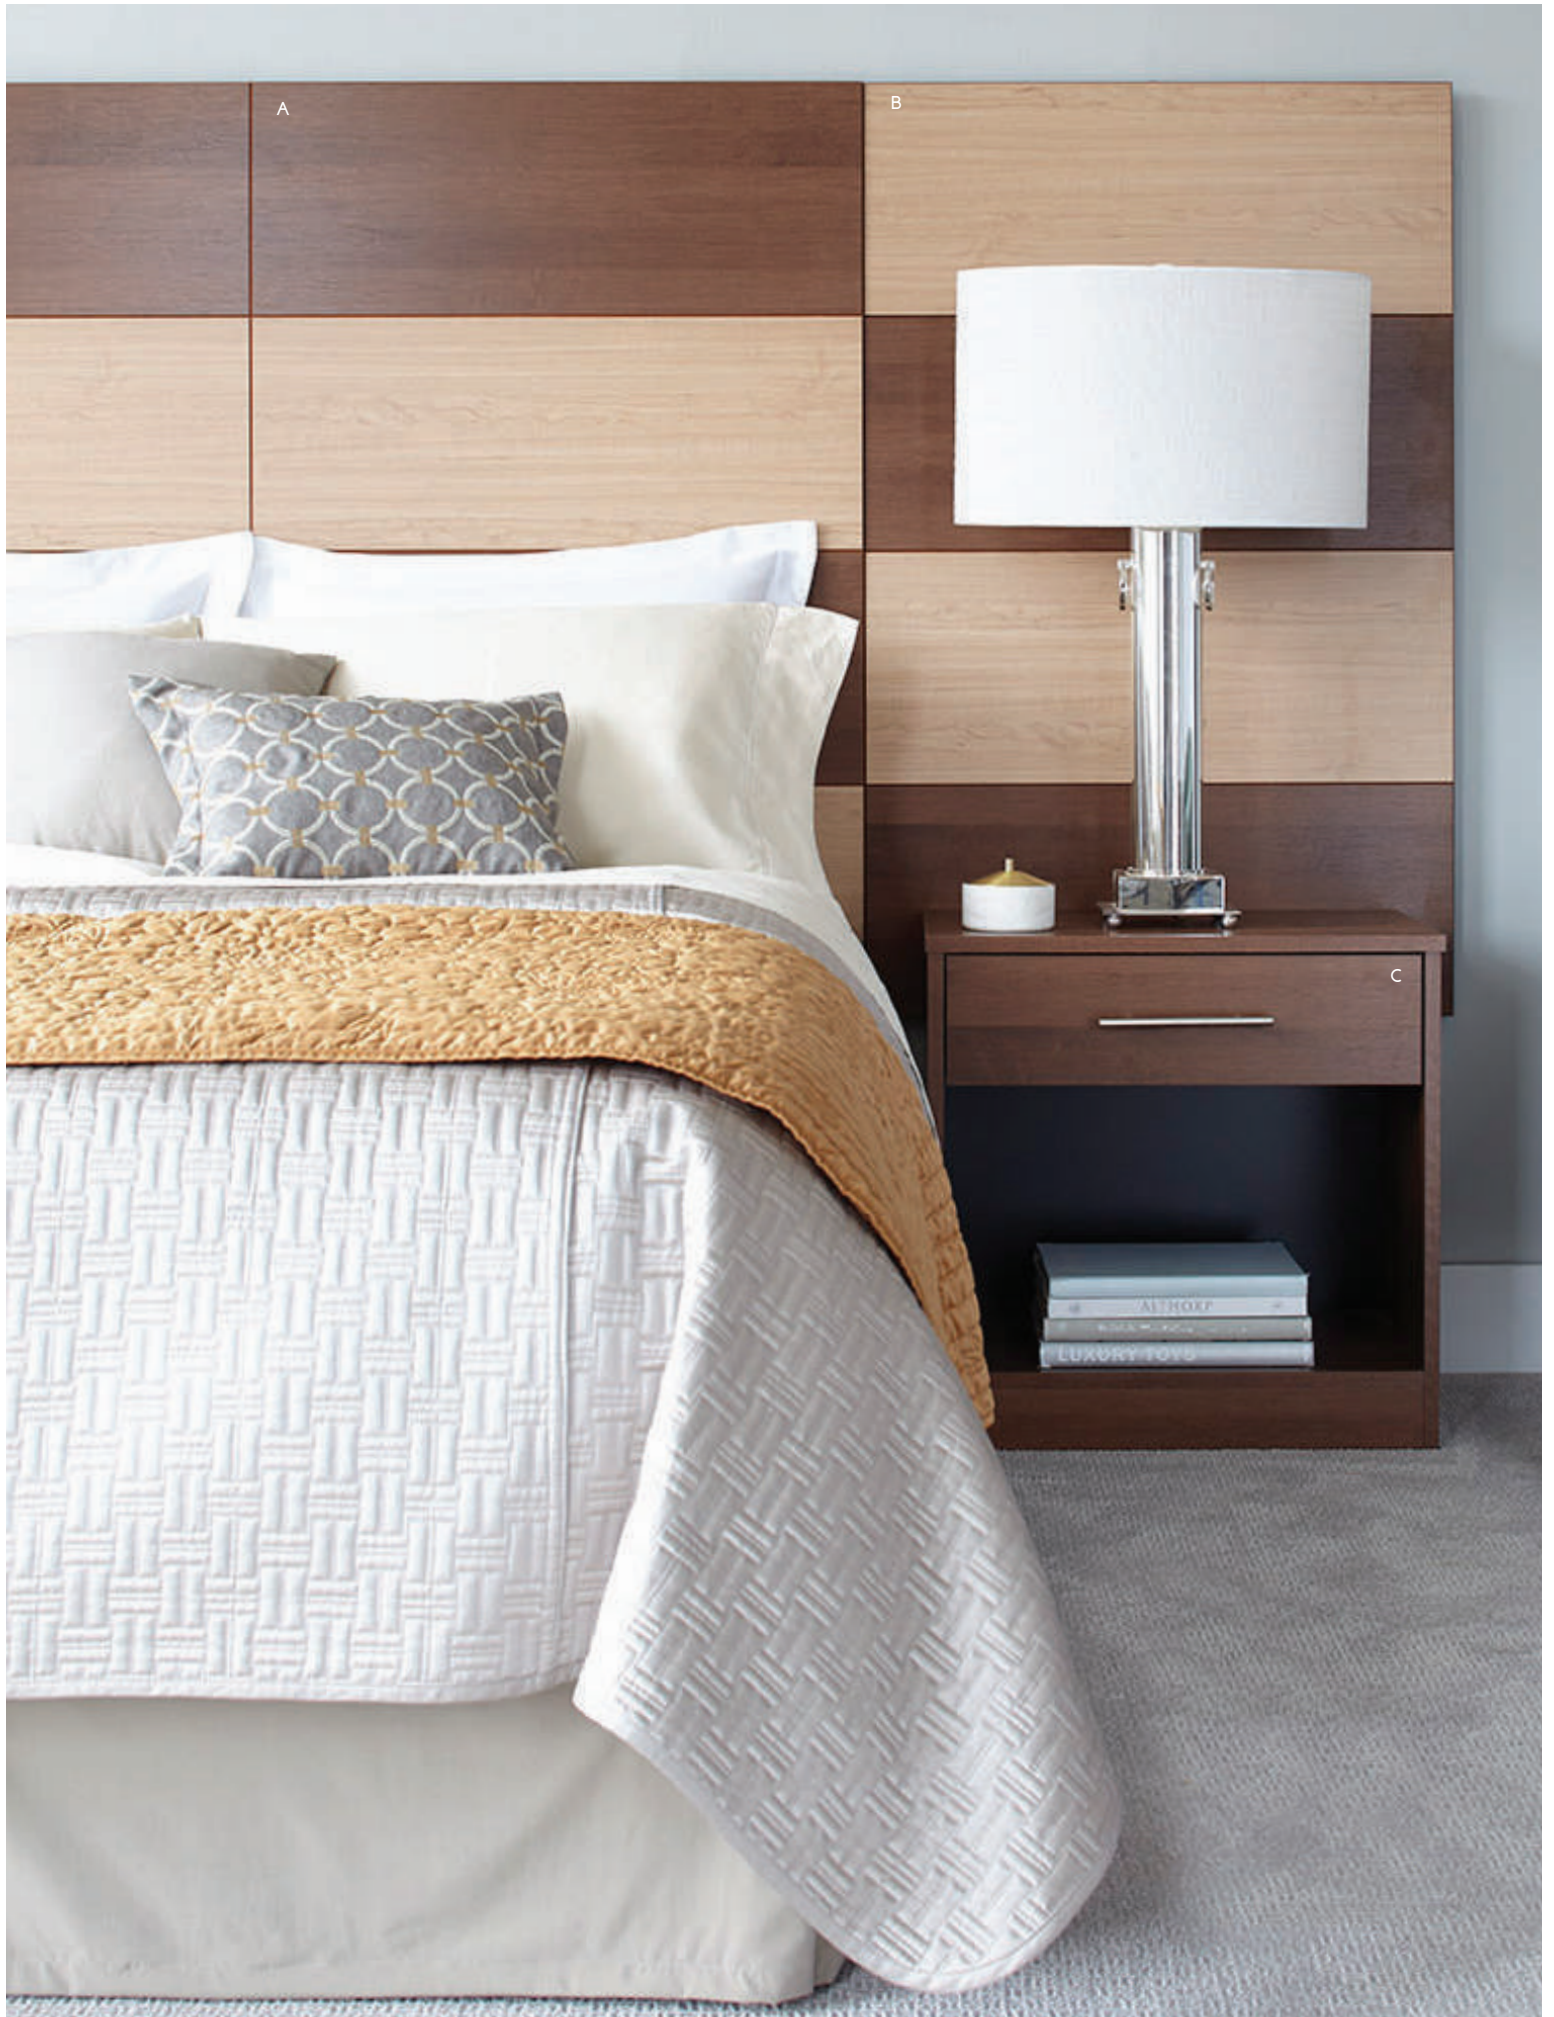

ABBOT COLLECTION

LANG HOSPITALITY

- A Abbot Wall Mount Night Stand  
ITEM# **LD24D** DIMENSIONS 24"W x 16"D x 7"H
- B Abbot Desk 4 Legs  
ITEM# **LN150** DIMENSIONS 42"W x 24"D x 30"H
- C Abbot Cubby Night Stand  
ITEM# **LC24C** DIMENSIONS 24"W x 16"D x 7"H
- D Abbot Micro Fridge Unit w/ Metal Shelf Protection  
ITEM# **AB18MF** DIMENSIONS 48"W x 22"D x 43"H
- E Abbot Queen 4-Panel HB 48"  
ITEM# **AB98Q** DIMENSIONS 62"W x 1"D x 48"H
- F Abbot (24W) 4-Panel Wall Guard 48"  
ITEM# **AB2448** DIMENSIONS 24"W x 1"D x 48"H
- G Abbot Cantilever Night Stand  
ITEM# **ABN48R** DIMENSIONS 24"W x 16"D x 24"H

COLOR **RODEO OAK (20)**

E

F

G

A

B

C

- A Abbot Queen 4-Panel HB 48'  
ITEM# **AB98Q** DIMENSIONS 62'W x 1'D x 48'H
- B Abbot (24W) 4-Panel Wall Guard 48'  
ITEM# **AB2448** DIMENSIONS 24'W x 1'D x 48'H
- C Abbot Night Stand - 1 Drawer  
ITEM# **AB149C** DIMENSIONS 24'W x 16'D x 24'H
- D Abbot Cantilever Night Stand  
ITEM# **ABN46L** DIMENSIONS 24'W x 16'D x 24'H
- E Abbot Night Stand - 2 Drawer  
ITEM# **AB147C** DIMENSIONS 24'W x 16'D x 24'H
- F Abbot Cubby Wall Mount Night Stand  
ITEM# **LC24C** DIMENSIONS 24'W x 16'D x 7'H
- G Abbot Micro Fridge Unit with Metal Shelf Protection  
ITEM# **AB18MF** DIMENSIONS 48'W x 22'D x 43'H

# ABBOT COLLECTION

Full 4-Panel HB 48"  
ITEM# **AB96F**  
56"W x 1"D x 48"H

Queen 4-Panel HB 48"  
ITEM# **AB98Q**  
62"W x 1"D x 48"H

King 4-Panel HB 48"  
ITEM# **AB97K**  
78"W x 1"D x 48"H

(18W) 4-Panel Wall Guard HB 48" H  
ITEM# **AB1848**  
18"W x 1"D x 48"H