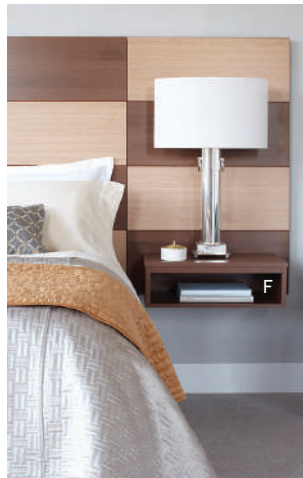

ABBOT COLLECTION

LANG HOSPITALITY

- A Abbot Wall Mount Night Stand  
ITEM# **LD24D** DIMENSIONS 24"W x 16"D x 7"H
- B Abbot Desk 4 Legs  
ITEM# **LN150** DIMENSIONS 42"W x 24"D x 30"H
- C Abbot Cubby Night Stand  
ITEM# **LC24C** DIMENSIONS 24"W x 16"D x 7"H
- D Abbot Micro Fridge Unit w/ Metal Shelf Protection  
ITEM# **AB18MF** DIMENSIONS 48"W x 22"D x 43"H
- E Abbot Queen 4-Panel HB 48"  
ITEM# **AB98Q** DIMENSIONS 62"W x 1"D x 48"H
- F Abbot (24W) 4-Panel Wall Guard 48"  
ITEM# **AB2448** DIMENSIONS 24"W x 1"D x 48"H
- G Abbot Cantilever Night Stand  
ITEM# **ABN48R** DIMENSIONS 24"W x 16"D x 24"H

COLOR **RODEO OAK (20)**

E

F

G

A

B

C

- A Abbot Queen 4-Panel HB 48'  
ITEM# **AB98Q** DIMENSIONS 62'W x 1'D x 48'H
- B Abbot (24W) 4-Panel Wall Guard 48'  
ITEM# **AB2448** DIMENSIONS 24'W x 1'D x 48'H
- C Abbot Night Stand - 1 Drawer  
ITEM# **AB149C** DIMENSIONS 24'W x 16'D x 24'H
- D Abbot Cantilever Night Stand  
ITEM# **ABN46L** DIMENSIONS 24'W x 16'D x 24'H
- E Abbot Night Stand - 2 Drawer  
ITEM# **AB147C** DIMENSIONS 24'W x 16'D x 24'H
- F Abbot Cubby Wall Mount Night Stand  
ITEM# **LC24C** DIMENSIONS 24'W x 16'D x 7'H
- G Abbot Micro Fridge Unit with Metal Shelf Protection  
ITEM# **AB18MF** DIMENSIONS 48'W x 22'D x 43'H