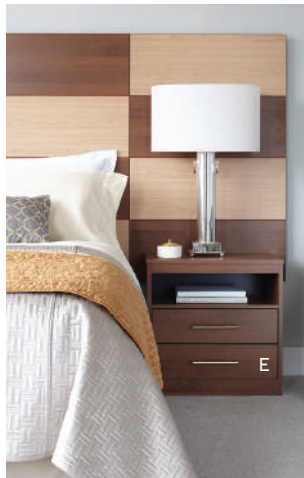

ABBOT COLLECTION

LANG HOSPITALITY

- A Abbot Wall Mount Night Stand  
ITEM# **LD24D** DIMENSIONS 24"W x 16"D x 7"H
- B Abbot Desk 4 Legs  
ITEM# **LN150** DIMENSIONS 42"W x 24"D x 30"H
- C Abbot Cubby Night Stand  
ITEM# **LC24C** DIMENSIONS 24"W x 16"D x 7"H
- D Abbot Micro Fridge Unit w/ Metal Shelf Protection  
ITEM# **AB18MF** DIMENSIONS 48"W x 22"D x 43"H
- E Abbot Queen 4-Panel HB 48"  
ITEM# **AB98Q** DIMENSIONS 62"W x 1"D x 48"H
- F Abbot (24W) 4-Panel Wall Guard 48"  
ITEM# **AB2448** DIMENSIONS 24"W x 1"D x 48"H
- G Abbot Cantilever Night Stand  
ITEM# **ABN48R** DIMENSIONS 24"W x 16"D x 24"H

COLOR **RODEO OAK (20)**

E

F

G

A

B

C

- A Abbot Queen 4-Panel HB 48'  
ITEM# **AB98Q** DIMENSIONS 62'W x 1'D x 48'H
- B Abbot (24W) 4-Panel Wall Guard 48'  
ITEM# **AB2448** DIMENSIONS 24'W x 1'D x 48'H
- C Abbot Night Stand - 1 Drawer  
ITEM# **AB149C** DIMENSIONS 24'W x 16'D x 24'H
- D Abbot Cantilever Night Stand  
ITEM# **ABN46L** DIMENSIONS 24'W x 16'D x 24'H
- E Abbot Night Stand - 2 Drawer  
ITEM# **AB147C** DIMENSIONS 24'W x 16'D x 24'H
- F Abbot Cubby Wall Mount Night Stand  
ITEM# **LC24C** DIMENSIONS 24'W x 16'D x 7'H
- G Abbot Micro Fridge Unit with Metal Shelf Protection  
ITEM# **AB18MF** DIMENSIONS 48'W x 22'D x 43'H