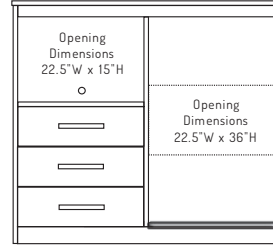

ABBOT COLLECTION

LANG HOSPITALITY

- A Abbot Wall Mount Night Stand  
ITEM# **LD24D** DIMENSIONS 24"W x 16"D x 7"H
- B Abbot Desk 4 Legs  
ITEM# **LN150** DIMENSIONS 42"W x 24"D x 30"H
- C Abbot Cubby Night Stand  
ITEM# **LC24C** DIMENSIONS 24"W x 16"D x 7"H
- D Abbot Micro Fridge Unit w/ Metal Shelf Protection  
ITEM# **AB18MF** DIMENSIONS 48"W x 22"D x 43"H
- E Abbot Queen 4-Panel HB 48"  
ITEM# **AB98Q** DIMENSIONS 62"W x 1"D x 48"H
- F Abbot (24W) 4-Panel Wall Guard 48"  
ITEM# **AB2448** DIMENSIONS 24"W x 1"D x 48"H
- G Abbot Cantilever Night Stand  
ITEM# **ABN48R** DIMENSIONS 24"W x 16"D x 24"H

# ABBOT COLLECTION

Full 4-Panel HB 48"  
ITEM# **AB96F**  
56"W x 1"D x 48"H

Queen 4-Panel HB 48"  
ITEM# **AB98Q**  
62"W x 1"D x 48"H

King 4-Panel HB 48"  
ITEM# **AB97K**  
78"W x 1"D x 48"H

(18W) 4-Panel Wall Guard HB 48" H  
ITEM# **AB1848**  
18"W x 1"D x 48"H

(24W) 4-Panel Wall Guard HB 48" H  
ITEM# **AB2448**  
24"W x 1"D x 48"H

(30W) 4-Panel Wall Guard 48" H  
ITEM# *Available upon Request*  
30"W x 1"D x 48"H

Micro-Fridge Combo Unit - NO Trim  
ITEM# *Available upon Request*  
48"W x 22"D x 43"H