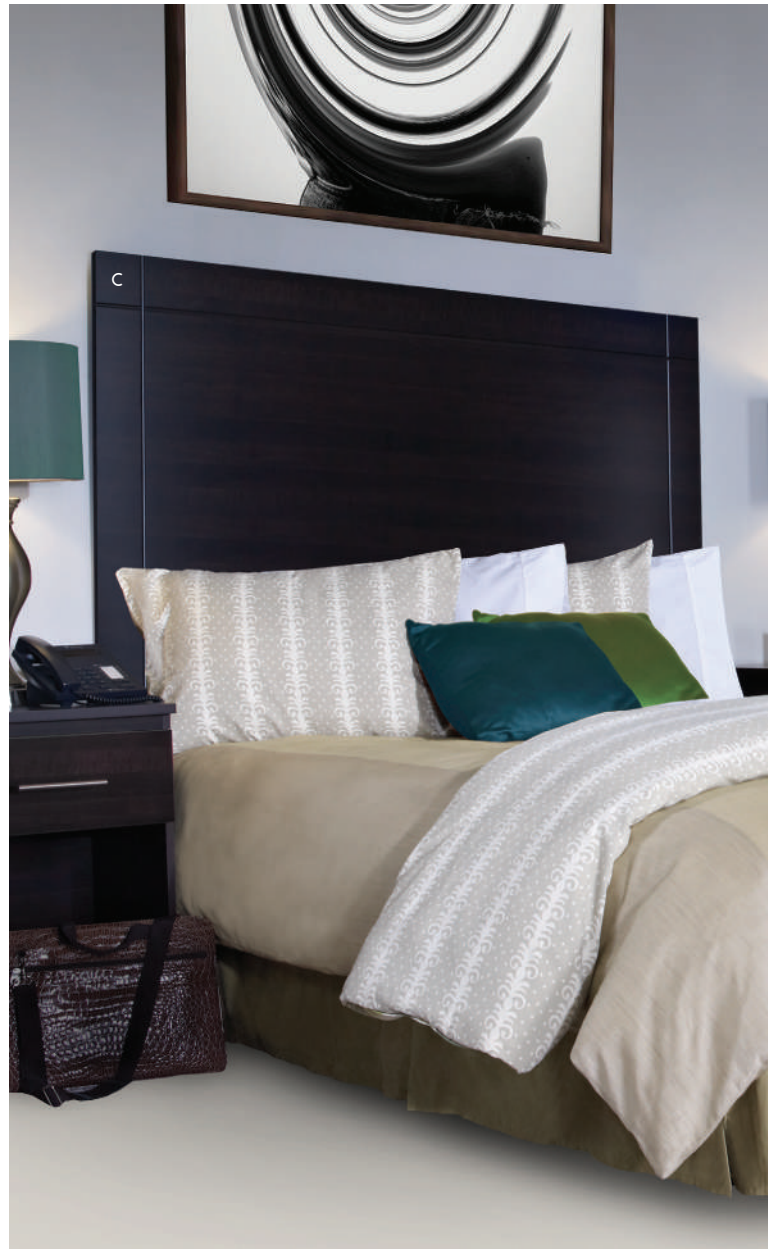

NODA COLLECTION

LANG HOSPITALITY

- A Noda Queen HB 62" (Espresso)  
Available upon request DIMENSIONS 62"W x 1"D x 42"H
- B Noda 3-Drawer MicroFridge Chest (Espresso)  
ITEM# N3D48 DIMENSIONS 48"W x 22"D x 43"H
- C Noda Panel Desk, No Drawer (Espresso)  
Available upon request DIMENSIONS 42"W x 24"D x 30"H
- D Noda Night Stand (Espresso)  
ITEM# N2428D DIMENSIONS 24"W x 16"D x 28"H
- E Noda 3-Drawer Shelf (Espresso)  
ITEM# N3030C DIMENSIONS 30"W x 22"D x 30"H

COLOR ESPRESSO MAPLE (32)

A Noda Night Stand (Espresso)  
ITEM# N2424F DIMENSIONS 24"W x 16"D x 24"H

B Noda Metro Queen HB 63" (Espresso)  
ITEM# NM48Q DIMENSIONS 62"W x 1"D x 48"H

C Noda Crossroads Queen HB 63" (Espresso)  
ITEM# NX48Q DIMENSIONS 62"W x 1"D x 48"H

# NODA COLLECTION

NODA Panel King Headboard (36", 42", 48", H)

ITEM# NP36K 78W x 1'D x 36'H  
 Available upon Request 78W x 1'D x 42'H  
 ITEM# NP48K 78W x 1'D x 48'H

NODA Panel Full and Queen Headboard (36", 42", 48", H)