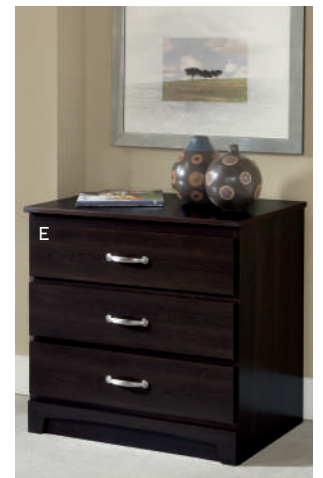

NODA COLLECTION

LANG HOSPITALITY

- A Noda Queen HB 62" (Espresso)  
Available upon request DIMENSIONS 62"W x 1"D x 42"H
- B Noda 3-Drawer MicroFridge Chest (Espresso)  
ITEM# N3D48 DIMENSIONS 48"W x 22"D x 43"H
- C Noda Panel Desk, No Drawer (Espresso)  
Available upon request DIMENSIONS 42"W x 24"D x 30"H
- D Noda Night Stand (Espresso)  
ITEM# N2428D DIMENSIONS 24"W x 16"D x 28"H
- E Noda 3-Drawer Shelf (Espresso)  
ITEM# N3030C DIMENSIONS 30"W x 22"D x 30"H

COLOR ESPRESSO MAPLE (32)

A Noda Night Stand (Espresso)  
ITEM# N2424F DIMENSIONS 24"W x 16"D x 24"H

B Noda Metro Queen HB 63" (Espresso)  
ITEM# NM48Q DIMENSIONS 62"W x 1"D x 48"H

C Noda Crossroads Queen HB 63" (Espresso)  
ITEM# NX48Q DIMENSIONS 62"W x 1"D x 48"H

D Noda Desk Without Drawer (Espresso)  
*Available upon Request* DIMENSIONS 42"W x 24"D x 30"H

E Noda 6-Drawer Dresser  
ITEM# N5030C DIMENSIONS 50"W x 18"D x 32"H

F Noda Cocktail Table (Curved Legs)  
*Available upon Request* DIMENSIONS 34"W x 20"D x 20"H

FULL HEADBOARD ITEM# NP36F 56'W x 1'D x 36'H  
 Avail. upon Request 56'W x 1'D x 42'H  
 ITEM# NP48F 56'W x 1'D x 48'H  
 QUEEN HEADBOARD ITEM# NP36Q 62'W x 1'D x 36'H  
 Avail. upon Request 62'W x 1'D x 42'H  
 ITEM# NP48Q 62'W x 1'D x 48'H