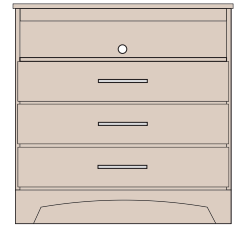

FULL HEADBOARD ITEM# NP36F 56'W x 1'D x 36'H  
 Avail. upon Request 56'W x 1'D x 42'H  
 ITEM# NP48F 56'W x 1'D x 48'H  
 QUEEN HEADBOARD ITEM# NP36Q 62'W x 1'D x 36'H  
 Avail. upon Request 62'W x 1'D x 42'H  
 ITEM# NP48Q 62'W x 1'D x 48'H

NODA Mirror

Available upon Request  
 30'W x 1'D x 42'H

NODA Metro Headboard (36", 42", 48", H)

FULL HEADBOARD ITEM# NM36F 56'W x 1'D x 36'H  
 Avail. upon Request 56'W x 1'D x 42'H  
 ITEM# NM48F 56'W x 1'D x 48'H  
 QUEEN HEADBOARD ITEM# NM36Q 62'W x 1'D x 36'H  
 Avail. upon Request 62'W x 1'D x 42'H  
 ITEM# NM48Q 62'W x 1'D x 48'H  
 KING HEADBOARD ITEM# NM36K 78'W x 1'D x 36'H  
 Avail. upon Request 78'W x 1'D x 42'H  
 ITEM# NM48K 78'W x 1'D x 48'H

NODA 3-Drawer Chest with Shelf

ITEM# N3636C  
 36'W x 22'D x 36'H

NODA Micro-Fridge Unit - NO Trim  
 Available upon Request  
 48'W x 22'D x 43'H

NODA Micro-Fridge Unit with  
 Metal Trim Shelf Protection