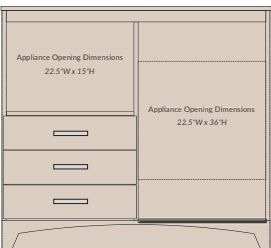

NODA Micro-Fridge Unit - NO Trim
Available upon Request
48'W x 22'D x 43'H

NODA Micro-Fridge Unit with
Metal Trim Shelf Protection

ITEM# N3D48
48'W x 22'D x 43'H