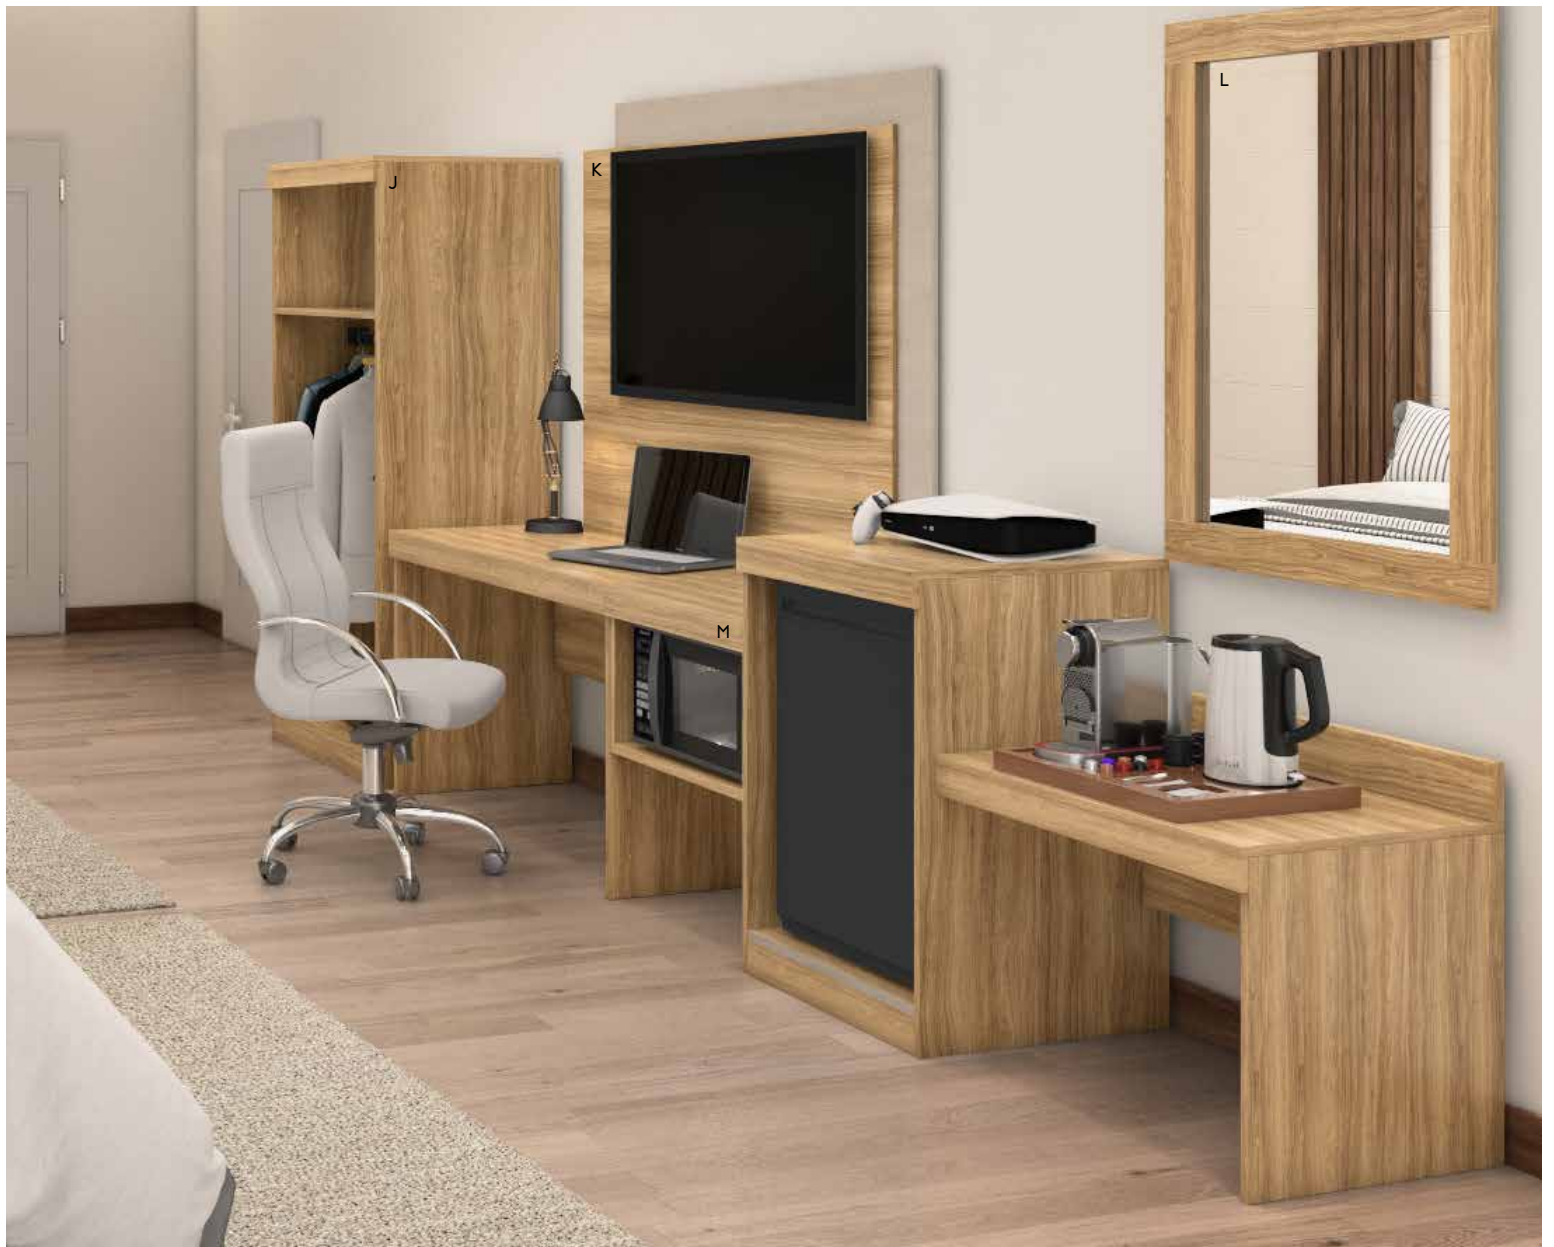

QUINCY COLLECTION

LANG HOSPITALITY

QUINCY SELECTION

A Queen Headboard
ITEM# QC48Q
DIMENSIONS 62'W x 1'D x 48'H

G Wall Panel
ITEM# QW2647
DIMENSIONS 26'W x 1'D x 47'H

B Wall Guard
ITEM# Q3243
DIMENSIONS 32'W x 1'D x 43'H