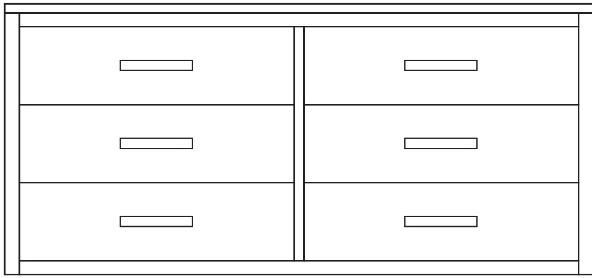

SULLIVAN COLLECTION

LANG HOSPITALITY

- A SULLIVAN  
ITEM# SUL-198-48  
Queen Sullivan Headboard  
DIMENSIONS 62'W x 1'D x 48'H
- B SULLIVAN  
ITEM# SUL-165.32.48  
Sullivan Wall Panel  
DIMENSIONS 32'W x 1'D x 48'H
- C SULLIVAN  
ITEM# SUL-349  
Sullivan Nightstand - 1 Drawer  
DIMENSIONS 24'W x 16'D x 24'H
- D SULLIVAN  
ITEM# SUL-315  
Sullivan Media Chest - 3 Drawer  
DIMENSIONS 36'W x 24'D x 37'H
- E LANG  
ITEM# LAN-108.3648  
Lang Media Panel  
DIMENSIONS 36'W x 2'D x 48'H
- F SULLIVAN  
ITEM# SUL-313  
Sullivan Micro Fridge - 2 Drawer  
DIMENSIONS 48'W x 24'D x 37'H
- G LANG  
ITEM# LAN-100  
Lang Framed Mirror  
DIMENSIONS 30'W x 1'D x 42'H
- H SULLIVAN  
ITEM# SUL-341.48  
Sullivan Module Desk Top  
DIMENSIONS 48'W x 23'D x 5'H
- I LANG  
ITEM# LAN-99.32  
Lang Clothes Rack - Wall Hung  
DIMENSIONS 32'W x 15'D x 15'H
- J SULLIVAN  
ITEM# SUL-342.UPOL30  
Sullivan Panel Luggage Bench with  
Padded Black Vinyl Seat  
DIMENSIONS 30'W x 22'D x 29'H
- K SULLIVAN  
ITEM# SUL-315  
Sullivan Chest - 3 Drawer  
DIMENSIONS 30'W x 24'D x 30'H
- L SULLIVAN  
ITEM# SUL-340.48  
Sullivan Panel Desk  
DIMENSIONS 48'W x 24'D x 30'H

**Sullivan Coffee - 4 Drawer**  
 SUL-307 48'W x 24'D x 37'H

**Sullivan Micro Fridge - 2 Drawer**  
 SUL-327 54'W x 24'D x 37'H

**Sullivan Micro Fridge - 3 Drawer**  
 SUL-314 48'W x 24'D x 37'H

# SULLIVAN COLLECTION

**Sullivan Media Chest - 3 Drawer**  
SUL-316 36"W x 24"D x 37"H

**Sullivan Module Desk Top**  
SUL-341.36 36"W x 23"D  
SUL-341.42 42"W x 23"D  
SUL-341.48 48"W x 23"D

**Sullivan Micro Fridge - 2 Drawer**  
SUL-313 48"W x 24"D x 37"H

**Sullivan Chest - 3 Drawer**  
SUL-315 30"W x 24"D x 30"H  
SUL-317 36"W x 24"D x 37"H

**Sullivan Chest - 6 Drawer**  
SUL-312 48"W x 24"D x 30"H  
SUL-311 60"W x 24"D x 30"H

**Sullivan Panel Desk**  
SUL-340.42 42"W x 24"D x 30"H  
SUL-340.48 48"W x 24"D x 30"H