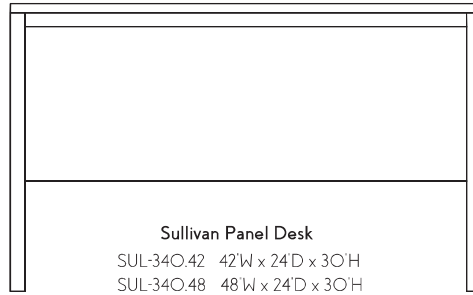

Sullivan Panel Desk
SUL-340.42 42"W x 24"D x 30"H
SUL-340.48 48"W x 24"D x 30"H