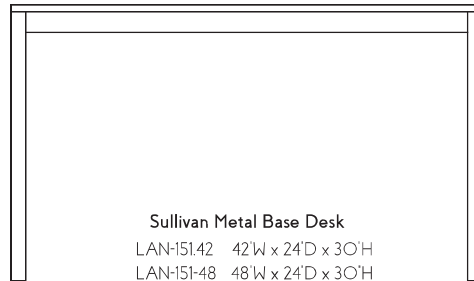

Sullivan Metal Base Desk
LAN-151.42 42"W x 24"D x 30"H
LAN-151.48 48"W x 24"D x 30"H