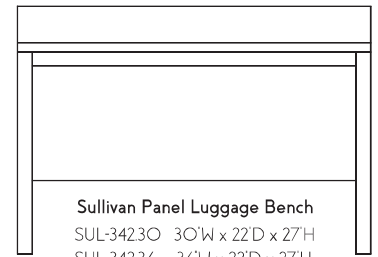

Sullivan Panel Luggage Bench
SUL-342.30 30"W x 22"D x 27"H
SUL-342.36 36"W x 22"D x 27"H