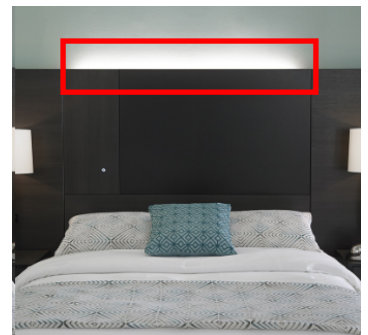

Lang Furniture Upgrades & Add-Ons

CRM3
3" Brushed Nickel Metal Corner Protectors
2 per Unit Required

LN-BORE
2" Lamp Bore Hole

LN-USB
Black 7" x 2" Power Unit
Includes Two Outlets and One USB port

LG-CAP
Brushed Nickel Metal Leg Boot
4 per Unit Required

LN-PAN
Refrigerator Drip Pan
Size: 22-3/4" x 21" x 5/8"

LEDKIT-F, LEDKIT-Q, and LEDKIT-K
LED Backlighting Kits
For all Headboards & Headboard Extension Panels. One per Headboard Required.