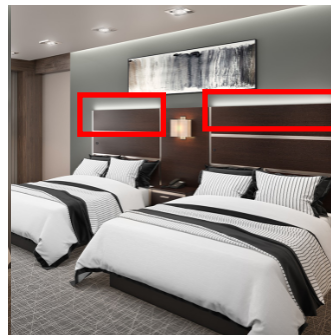

Lang Furniture Upgrades & Add-Ons

CRM3
3" Brushed Nickel Metal Corner Protectors
2 per Unit Required

LN-BORE
2" Lamp Bore Hole

LN-USB
Black 7" x 2" Power Unit
Includes Two Outlets and One USB port

LG-CAP
Brushed Nickel Metal Leg Boot
4 per Unit Required

LN-PAN
Refrigerator Drip Pan
Size: 22-3/4" x 21" x 5/8"

LEDKIT-F, LEDKIT-Q, and LEDKIT-K
LED Backlighting Kits
For all Headboards & Headboard Extension Panels. One per Headboard Required.