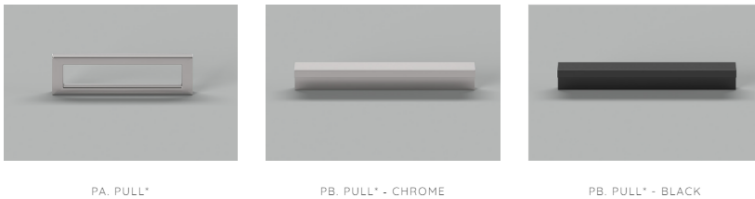

## Finish & Hardware Options

Collection	Standard Hardware
Abbot	A. Curve for Wardrobe, B. Bar for Nightstands, Micro/Fridge Cabinets, and Chests
Deco	B. Bar
Edison	D. Modern
Marine	C. Square
Noda	A. Curve
Quincy	B. Bar
Sullivan	PA. & PB. (See below)