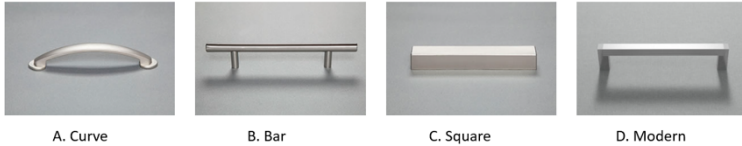

## Finish & Hardware Options

Collection	Standard Hardware
Abbot	A. Curve for Wardrobe, B. Bar for Nightstands, Micro/Fridge Cabinets, and Chests
Deco	B. Bar
Edison	D. Modern
Marine	C. Square
Noda	A. Curve
Quincy	B. Bar
Sullivan	PA. & PB. (See below)