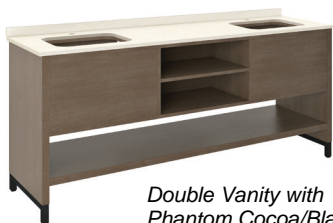

Item No.
LV200-**

Espresso/Black Base

Width Options: 36", 48", or 60"
Depth & Height: 21" & 32"
Bowl Location Options: Center Only

Item No.
LVADA-**

Espresso/Black Base

Width Options: 36", 48", or 60"
Depth & Height: 21" & 32"
Bowl Location Options: Center Only

Item No.
LV201-**

Espresso/Black Base

Width Options: 36", 48", or 60"
Depth & Height: 21" & 32"
Bowl Location Options: Center Only

Item No.
LV202-**

Espresso/Black Base

Width Options: 36", 48", or 60"
Depth & Height: 21" & 32"
Bowl Location Options: Center Only

Item No.
LV203-**

Espresso/Black Base

Width Options: 36", 48", or 60"
Depth & Height: 21" & 32"
Bowl Location Options: Center Only

Item No.
LVDBL

Double Vanity with
Phantom Cocoa/Black Base

Dimensions: 78" W x 22" D x 32" H
Bowl Location Options: Left and Right

Item No.
LVL-BASE

Phantom Cocoa/Black Base

Dimensions: 78" W x 22" D x 32" H
Bowl Location Options: Left or Right

Mirror (Walnut Finish)

Item No.	Size
LV100-3630	36"W x 2"D x 30"H
LV100-4830	48"W x 2"D x 30"H
LV100-5230	54"W x 2"D x 30"H