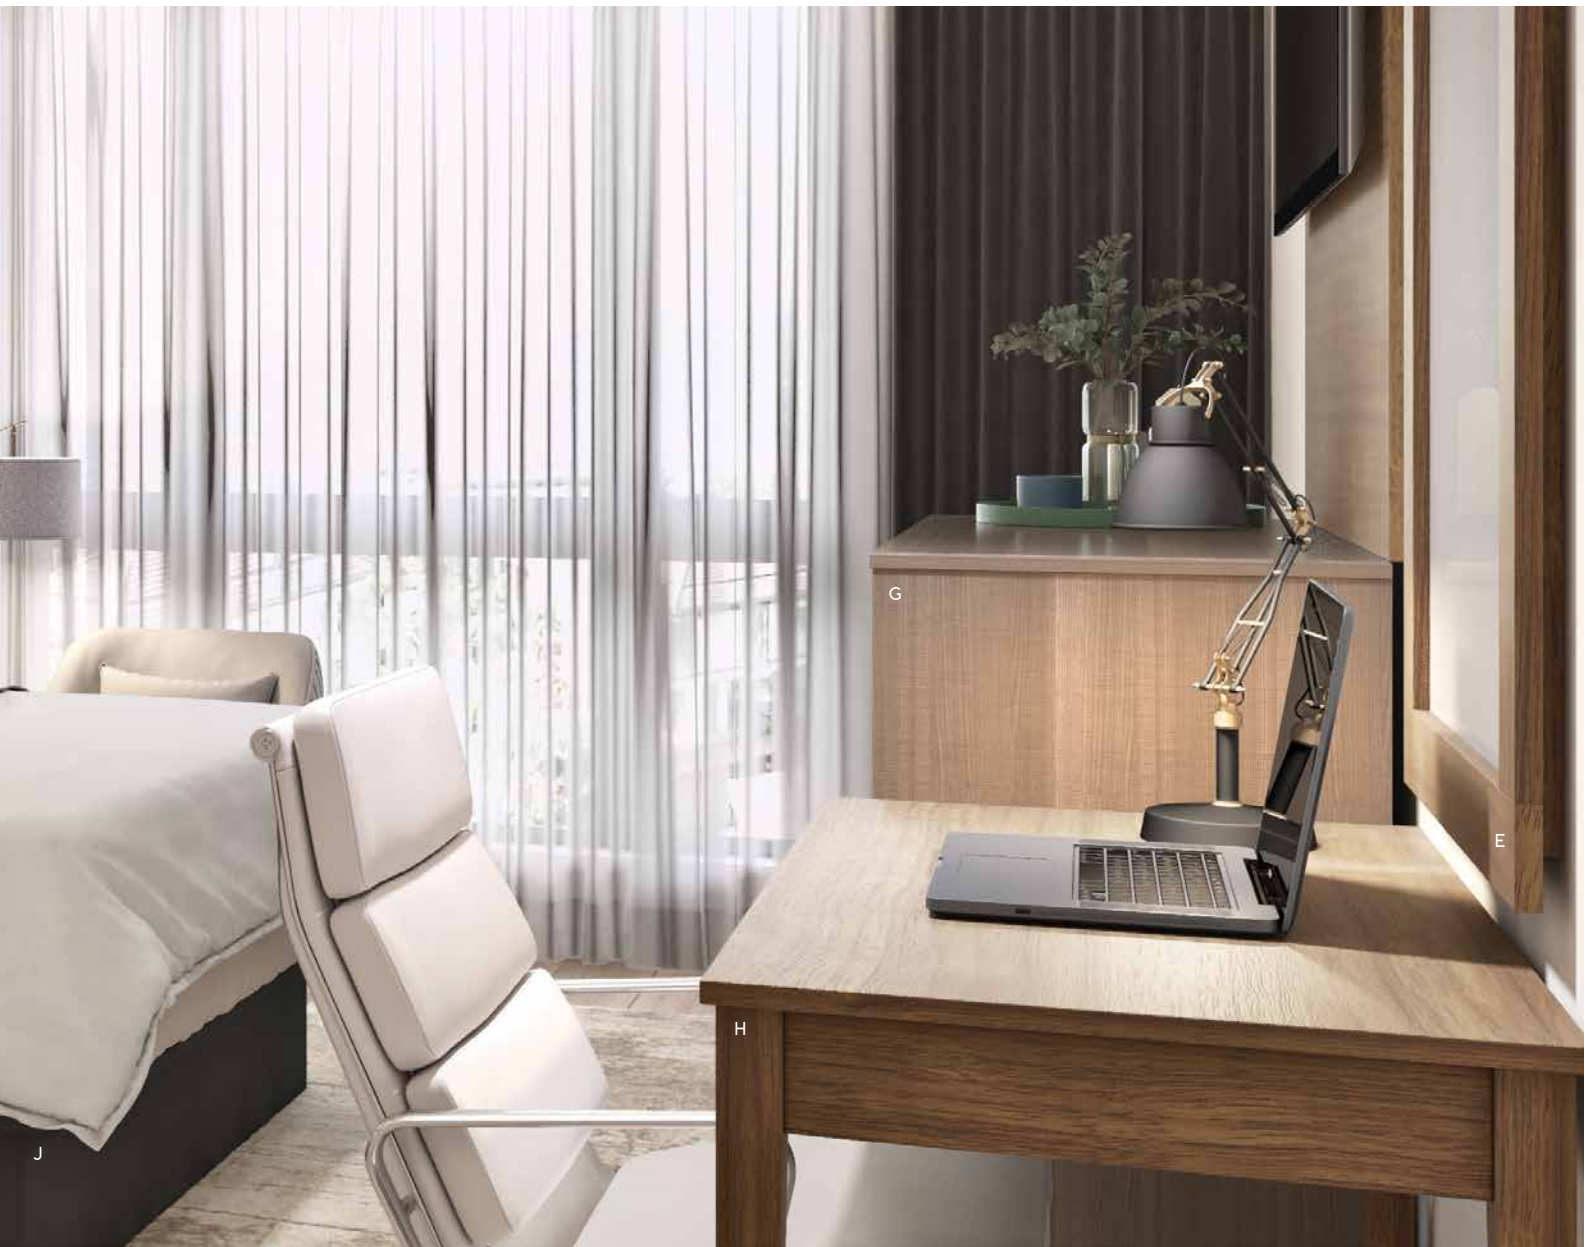

EDISON COLLECTION

LANG HOSPITALITY

- A EDISON
ITEM# **ED48Q** Queen Edison Shattered Panel Headboard
DIMENSIONS 62'W x 2'D x 36'H
- B EDISON
ITEM# **EZ48Q** Queen Edison Puzzle Panel Headboard
DIMENSIONS 62'W x 2'D x 36'H
- C LANG
ITEM# **LD24D** Lang Wall Drawer
DIMENSIONS 24'W x 16'D x 7'H
- D LANG
ITEM# **LW2652** Lang Wall Panel
DIMENSIONS 26'W x 1'D x 52'H
- E LANG
ITEM# **LN100** Lang Framed Mirror
DIMENSIONS 30'W x 2'D x 42'H
- F EDISON
ITEM# **ED18F** Edison Night Stand - 1 Drawer w/ Marble Top
DIMENSIONS 24'W x 16'D x 24'H
- G EDISON
ITEM# **ED18F** Edison Micro Fridge - 3 Drawer
DIMENSIONS 48'W x 22'D x 43'H
- H LANG
ITEM# **LD4830** Lang Desk
DIMENSIONS 48'W x 24'D x 30'H
- I LANG
ITEM# **LBB36** Lang Luggage Bench
DIMENSIONS 36'W x 22'D x 28'H
- J LANG
ITEM# **LG162Q** Lang Platform Bed
DIMENSIONS 59'W x 80'D x 13'H
- K LANG
ITEM# **LAT30** Lang Activity Table
DIMENSIONS 30'W x 30'D x 30'H

FINISH (SHOWN IN) WALNUT (48)
ALSO AVAILABLE IN ALL LANG LAMINATE FINISHES

EDISON COLLECTION

Edison Puzzle Panel Headboard

LANG ESSENTIALS
See Wall Panel Systems

FULL	EDI-177	56"W x 2"D x 36"H
QUEEN	EDI-181	62"W x 2"D x 36"H
KING	EDI-180	78"W x 2"D x 36"H
FULL	EZ48F	56"W x 2"D x 48"H
QUEEN	EZ48Q	62"W x 2"D x 48"H
KING	EZ48K	78"W x 2"D x 48"H