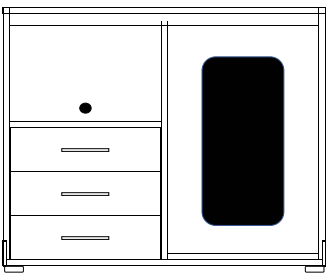

EDISON COLLECTION

LANG HOSPITALITY

- A EDISON
ITEM# **ED48Q** Queen Edison Shattered Panel Headboard
DIMENSIONS 62'W x 2'D x 36'H
- B EDISON
ITEM# **EZ48Q** Queen Edison Puzzle Panel Headboard
DIMENSIONS 62'W x 2'D x 36'H
- C LANG
ITEM# **LD24D** Lang Wall Drawer
DIMENSIONS 24'W x 16'D x 7'H
- D LANG
ITEM# **LW2652** Lang Wall Panel
DIMENSIONS 26'W x 1'D x 52'H
- E LANG
ITEM# **LN100** Lang Framed Mirror
DIMENSIONS 30'W x 2'D x 42'H
- F EDISON
ITEM# **ED18F** Edison Night Stand - 1 Drawer w/ Marble Top
DIMENSIONS 24'W x 16'D x 24'H
- G EDISON
ITEM# **ED18F** Edison Micro Fridge - 3 Drawer
DIMENSIONS 48'W x 22'D x 43'H
- H LANG
ITEM# **LD4830** Lang Desk
DIMENSIONS 48'W x 24'D x 30'H
- I LANG
ITEM# **LBB36** Lang Luggage Bench
DIMENSIONS 36'W x 22'D x 28'H
- J LANG
ITEM# **LG162Q** Lang Platform Bed
DIMENSIONS 59'W x 80'D x 13'H
- K LANG
ITEM# **LAT30** Lang Activity Table
DIMENSIONS 30'W x 30'D x 30'H

FINISH (SHOWN IN) WALNUT (48)
ALSO AVAILABLE IN ALL LANG LAMINATE FINISHES

EDISON COLLECTION

Edison Puzzle Panel Headboard

LANG ESSENTIALS
See Wall Panel Systems

FULL	EDI-177	56"W x 2"D x 36"H
QUEEN	EDI-181	62"W x 2"D x 36"H
KING	EDI-180	78"W x 2"D x 36"H
FULL	EZ48F	56"W x 2"D x 48"H
QUEEN	EZ48Q	62"W x 2"D x 48"H
KING	EZ48K	78"W x 2"D x 48"H

LANG ESSENTIALS
See Wall Panel Systems

Edison Shattered Panel Headboard

LANG ESSENTIALS
See Wall Guards

FULL	ED24F	56"W x 2"D x 24"H
QUEEN	ED24Q	62"W x 2"D x 24"H
KING	ED24K	78"W x 2"D x 24"H
FULL	ED36F	56"W x 2"D x 36"H
QUEEN	ED36Q	62"W x 2"D x 36"H
KING	ED36K	78"W x 2"D x 36"H
FULL	ED48F	56"W x 2"D x 48"H
QUEEN	ED48Q	62"W x 2"D x 48"H
KING	ED48K	78"W x 2"D x 48"H

LANG ESSENTIALS
See Wall Guards

36"H Puzzle Panel Headboards are Available upon Request

Edison Micro Fridge - 3 Drawer
ED18F 48"W x 22"D x 43"H

Edison Micro Fridge Tower - 2 Drawer
ED20M 48"W x 22"D x 43"H