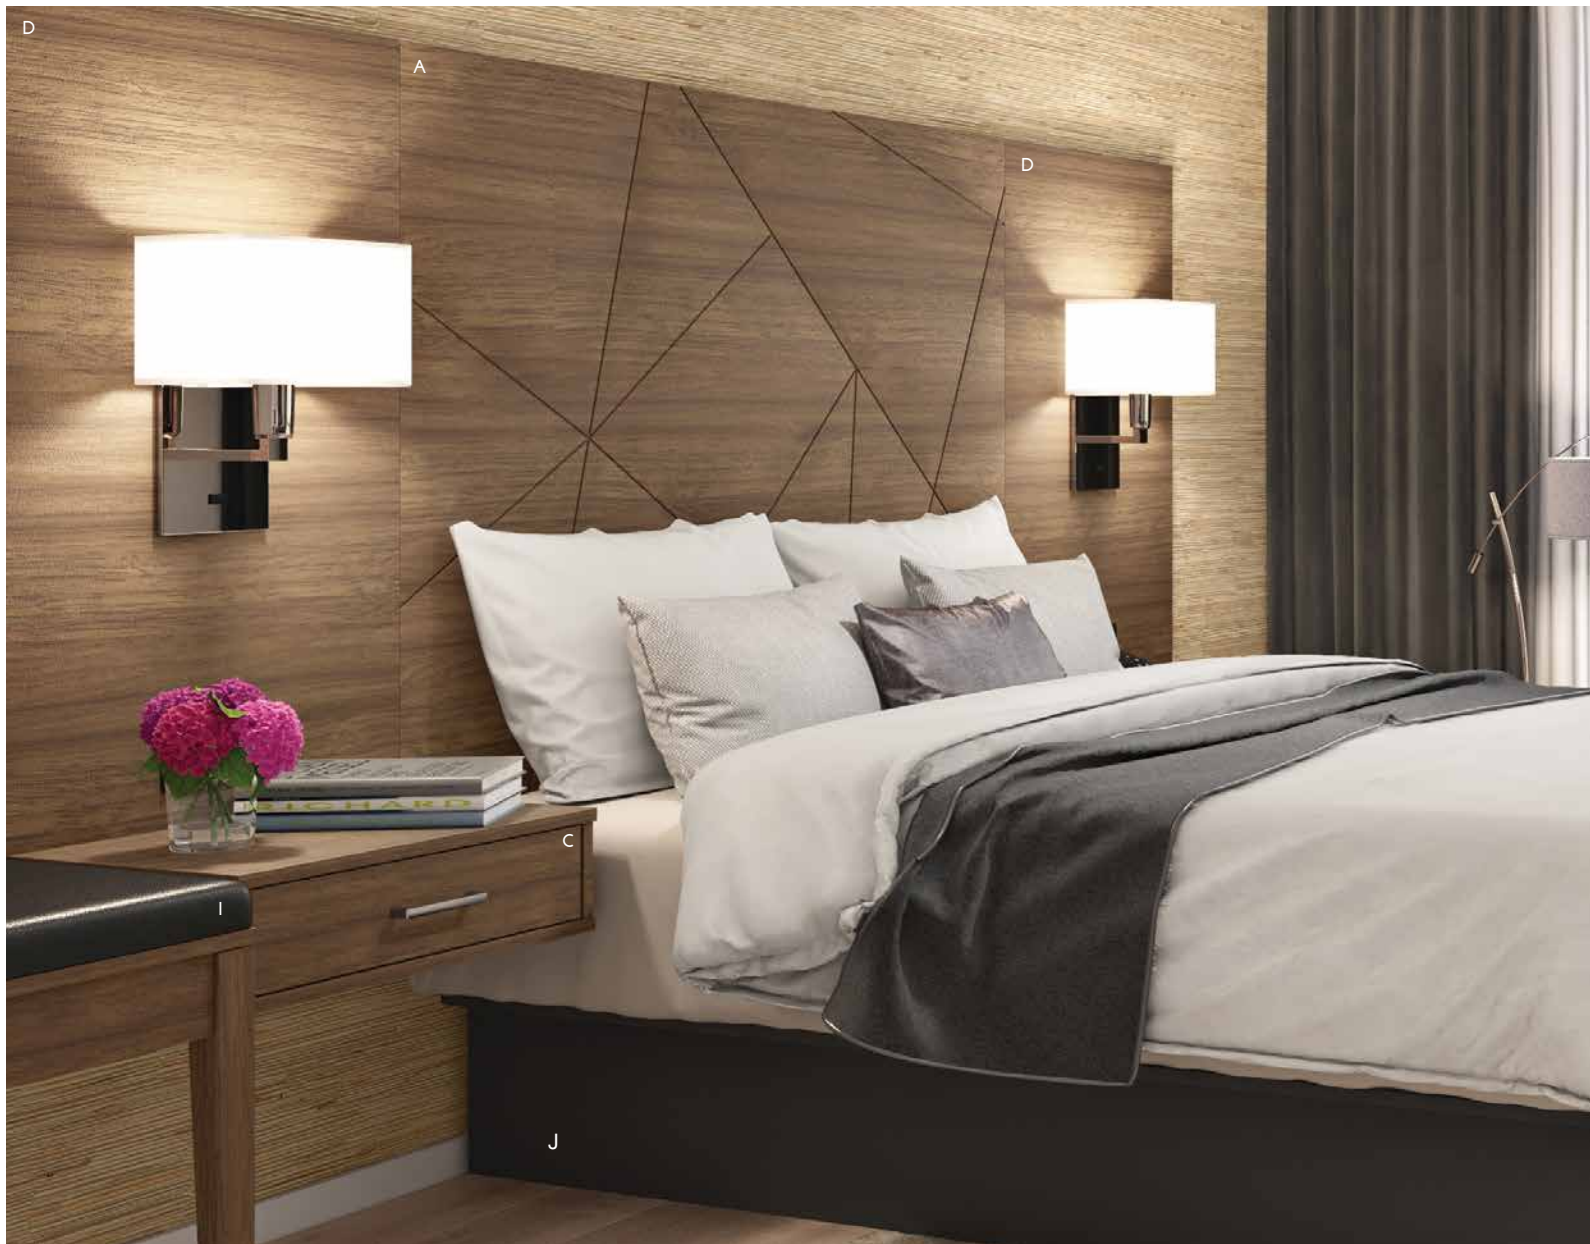

EDISON COLLECTION

LANG HOSPITALITY

- A EDISON
ITEM# **ED48Q** Queen Edison Shattered Panel Headboard
DIMENSIONS 62'W x 2'D x 36'H
- B EDISON
ITEM# **EZ48Q** Queen Edison Puzzle Panel Headboard
DIMENSIONS 62'W x 2'D x 36'H
- C LANG
ITEM# **LD24D** Lang Wall Drawer
DIMENSIONS 24'W x 16'D x 7'H
- D LANG
ITEM# **LW2652** Lang Wall Panel
DIMENSIONS 26'W x 1'D x 52'H
- E LANG
ITEM# **LN100** Lang Framed Mirror
DIMENSIONS 30'W x 2'D x 42'H
- F EDISON
ITEM# **ED18F** Edison Night Stand - 1 Drawer w/ Marble Top
DIMENSIONS 24'W x 16'D x 24'H
- G EDISON
ITEM# **ED18F** Edison Micro Fridge - 3 Drawer
DIMENSIONS 48'W x 22'D x 43'H
- H LANG
ITEM# **LD4830** Lang Desk
DIMENSIONS 48'W x 24'D x 30'H
- I LANG
ITEM# **LBB36** Lang Luggage Bench
DIMENSIONS 36'W x 22'D x 28'H
- J LANG
ITEM# **LG162Q** Lang Platform Bed
DIMENSIONS 59'W x 80'D x 13'H
- K LANG
ITEM# **LAT30** Lang Activity Table
DIMENSIONS 30'W x 30'D x 30'H

FINISH (SHOWN IN) WALNUT (48)
ALSO AVAILABLE IN ALL LANG LAMINATE FINISHES

EDISON COLLECTION

Edison Puzzle Panel Headboard

LANG ESSENTIALS
See Wall Panel Systems

FULL	EDI-177	56"W x 2"D x 36"H
QUEEN	EDI-181	62"W x 2"D x 36"H
KING	EDI-180	78"W x 2"D x 36"H
FULL	EZ48F	56"W x 2"D x 48"H
QUEEN	EZ48Q	62"W x 2"D x 48"H
KING	EZ48K	78"W x 2"D x 48"H

LANG ESSENTIALS
See Wall Panel Systems

Edison Shattered Panel Headboard

LANG ESSENTIALS
See Wall Guards

FULL	ED24F	56"W x 2"D x 24"H
QUEEN	ED24Q	62"W x 2"D x 24"H
KING	ED24K	78"W x 2"D x 24"H
FULL	ED36F	56"W x 2"D x 36"H
QUEEN	ED36Q	62"W x 2"D x 36"H
KING	ED36K	78"W x 2"D x 36"H
FULL	ED48F	56"W x 2"D x 48"H
QUEEN	ED48Q	62"W x 2"D x 48"H
KING	ED48K	78"W x 2"D x 48"H