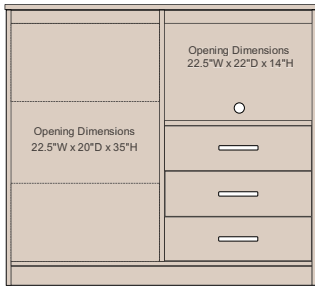

EARTH COLLECTION

LANG HOSPITALITY

- A EARTH Night Stand - 1 Drawer
ITEM# **ET149N** DIMENSIONS 24"W x 16"D x 24"H
- B EARTH (24' W) 4 Panel Wall Guard 48'
ITEM# **ET2448** DIMENSIONS 24"W x 1"D x 48"H
- C EARTH Queen 8 Panel Headboard 48'
ITEM# **ET48Q** DIMENSIONS 62"W x 1"D x 48"H
- D EARTH Desk (4 Legs)
ITEM# **LD4230** DIMENSIONS 42"W x 24"D x 30"H
- E EARTH Micro Fridge Unit
ITEM# **ET20M** DIMENSIONS 48"W x 22"D x 43"H
- F EARTH 3-Drawer with Shelf
ITEM# **ET16MC** DIMENSIONS 36"W x 22"D x 36"H
- G EARTH Desk (4 Legs)
ITEM# **LD4230** DIMENSIONS 48"W x 26"D x 30"H

**42\"/>*

**EARTH Micro Fridge Unit
ET20M 48\"/>**

**EARTH 3-Drawer Chest with Shelf
ET16MC 36\"/>**

**EARTH 3-Drawer Chest
ET115 30\"/>**

**EARTH 1-Drawer Nightstand
ET132N 18\"/>**

**EARTH Desk (4 Legs) 2 Sizes
LD4230 42\"/>**