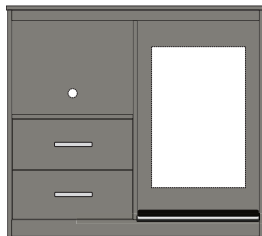

**ARL210** 48"W x 2"D x 42"H  
**ARL208** 48"W x 2"D x 48"H

ARLINGTON Wood 3-Drawer Chest

**ARL3D** 30"W x 22"D x 32"H  
**ARL4C** 42"W x 22"D x 32"H

ARLINGTON Wood 2-Drawer Micro Fridge Unit WITH METAL SHELF PROTECTION  
**ARL2F** 48"W x 24"D x 43"H

ARLINGTON Wood 2-Drawer Micro Fridge Unit WITH METAL SHELF PROTECTION DRIP PAN INSTALLED  
**ARL2DP** 48"W x 24"D x 43"H

ARLINGTON Wood 3-Drawer Chest with Shelf  
**ARL3MC** 36"W x 22"D x 36"H

ARLINGTON Wood 6-Drawer Double Chest  
**ARL12R** 50"W x 18"D x 32"H  
**ARL6W** 60"W x 22"D x 32"H