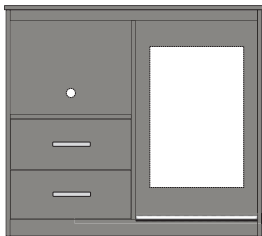

1 DOOR WITH HANGER ROD  
**ARL24W** 24"W x 22"D x 66"H

ARLINGTON Wood Framed Mirror Full Length  
**ARL3062** 30"W x 1"D x 62"H

ARLINGTON Wood Framed Mirror  
**ARL3042** 30"W x 1"D x 42"H

ARLINGTON 48" & 42" Wood Media Panels

**ARL210** 48"W x 2"D x 42"H  
**ARL208** 48"W x 2"D x 48"H

ARLINGTON Wood 3-Drawer Chest

**ARL3D** 30"W x 22"D x 32"H  
**ARL4C** 42"W x 22"D x 32"H

ARLINGTON Wood 2-Drawer Micro Fridge Unit WITH METAL SHELF PROTECTION  
**ARL2F** 48"W x 24"D x 43"H