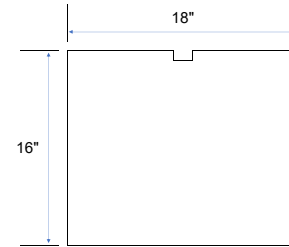

LANG FURNITURE INC.

Edison 1-Drawer
Nightstand with Cord Notch

Item Number:
ED1824

Dimensions:
18"W x 16"D x 24"H

GLUED, SCREWED, AND DOWEL
CONSTRUCTION FOR STRUCTURAL STABILITY

TOP VIEW

SIDE VIEW

FRONT VIEW