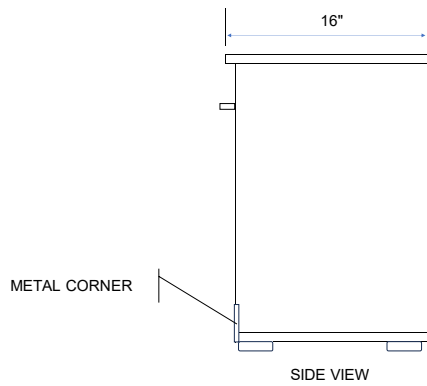

LANG FURNITURE INC.

Edison 1-Drawer
Nightstand with Cord Notch

Item Number:
ED1824

Dimensions:
18"W x 16"D x 24"H

GLUED, SCREWED, AND DOWEL
CONSTRUCTION FOR STRUCTURAL STABILITY

TOP VIEW

SIDE VIEW

FRONT VIEW