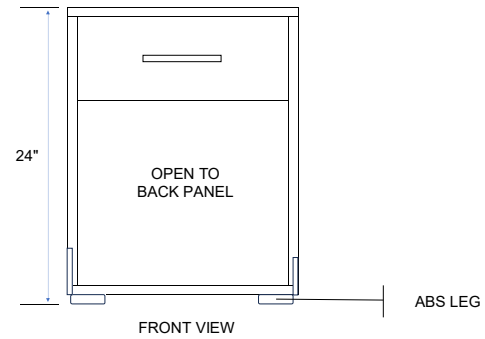

LANG FURNITURE INC.

Edison 1-Drawer
Nightstand with Cord Notch

Item Number:
ED1824

Dimensions:
18"W x 16"D x 24"H

GLUED, SCREWED, AND DOWEL
CONSTRUCTION FOR STRUCTURAL STABILITY

TOP VIEW

SIDE VIEW

FRONT VIEW