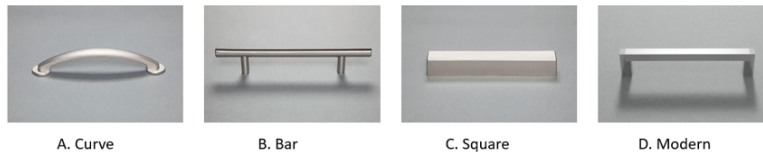

HARDWARE OPTIONS

*B. Bar is Standard
A., C., and D. are
available upon request*

LANG FURNITURE

Proudly Made in the U.S.A.