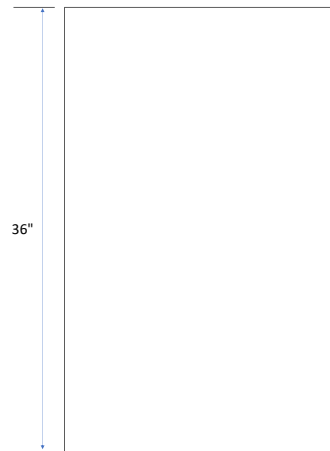

LANG FURNITURE INC.

*Deco Headboard
Extension Panel/Wall Guard
with Power Depth*

Item Number:
DC18WP

Dimensions:
20"W x 3"D x 36"H

TOP VIEW

SIDE VIEW

FRONT VIEW

LANG FURNITURE INC.

*Deco Headboard
Extension Panel/Headboard*

Item Number:
DC24W

Dimensions:
26"W x 1"D x 36"H

TOP VIEW

SIDE VIEW

FRONT VIEW

LANG FURNITURE INC.

*Deco Headboard
Extension Panel/Wall Guard
with Power Depth*

Item Number:
DC24WP

Dimensions:
26"W x 3"D x 36"H

TOP VIEW

SIDE VIEW

FRONT VIEW

LANG FURNITURE INC.

*Deco Headboard
Extension Panel/Wall Guard*

Item Number:
DC179

Dimensions:
20"W x 1"D x 48"H

TOP VIEW

SIDE VIEW

FRONT VIEW

LANG FURNITURE INC.

*Deco Headboard
Extension Panel/Wall Guard
with Power Depth*

Item Number:
DC179P

Dimensions:
20"W x 3"D x 48"H