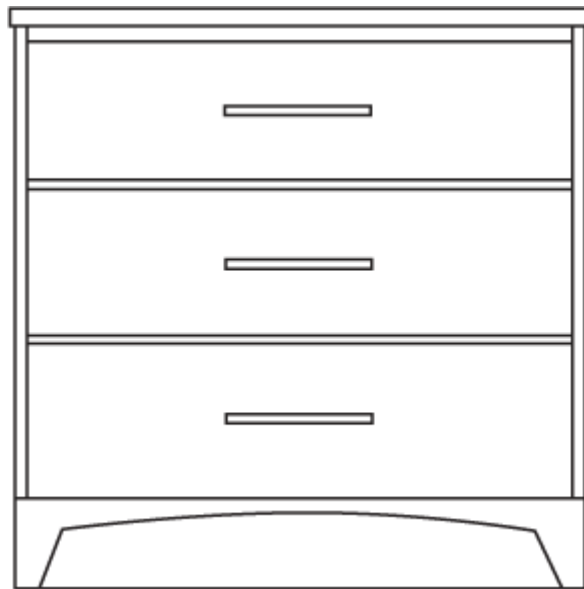

# DECO 3-Drawer Chest (No Shelf)

DC12C 30"W x 22"D x 30"H

# DECO 3-Drawer Media Chest (with Shelf)

DC13MC 36"W x 22"D x 36"H