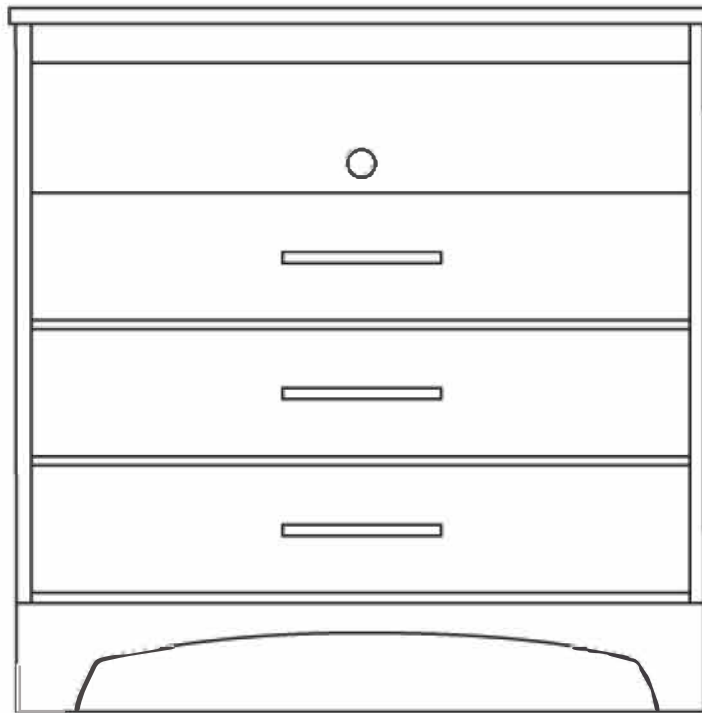

# DECO 3-Drawer Chest (No Shelf)

DC12C 30"W x 22"D x 30"H

## HARDWARE OPTIONS

*B. Bar is Standard  
A., C., and D are  
available upon request*

# DECO 3-Drawer Media Chest (with Shelf)

DC13MC 36"W x 22"D x 36"H