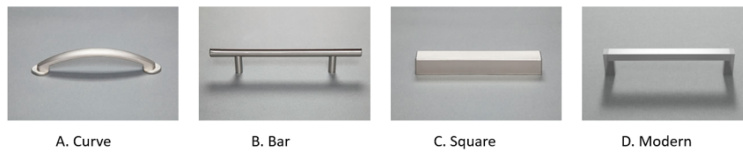

HARDWARE OPTIONS

*B. Bar is Standard
A., C., and D are
available upon request*

LANG FURNITURE

Proudly Made in the U.S.A.