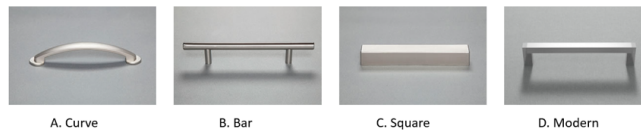

HARDWARE OPTIONS

B. Bar is Standard, A., C., and D. are available upon request

LANG FURNITURE

Proudly Made in the U.S.A.