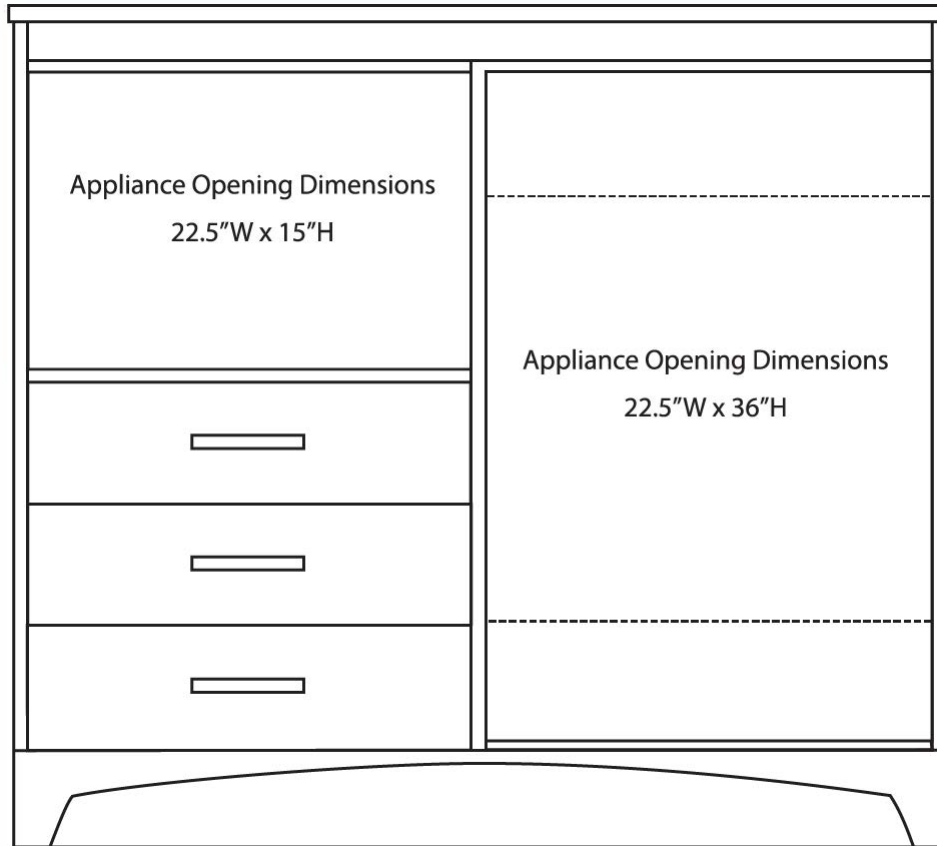

# DECO 3-Drawer Micro Fridge Unit with Metal Trim Shelf Protection

DC16MF 48"W x 22"D x 43"H