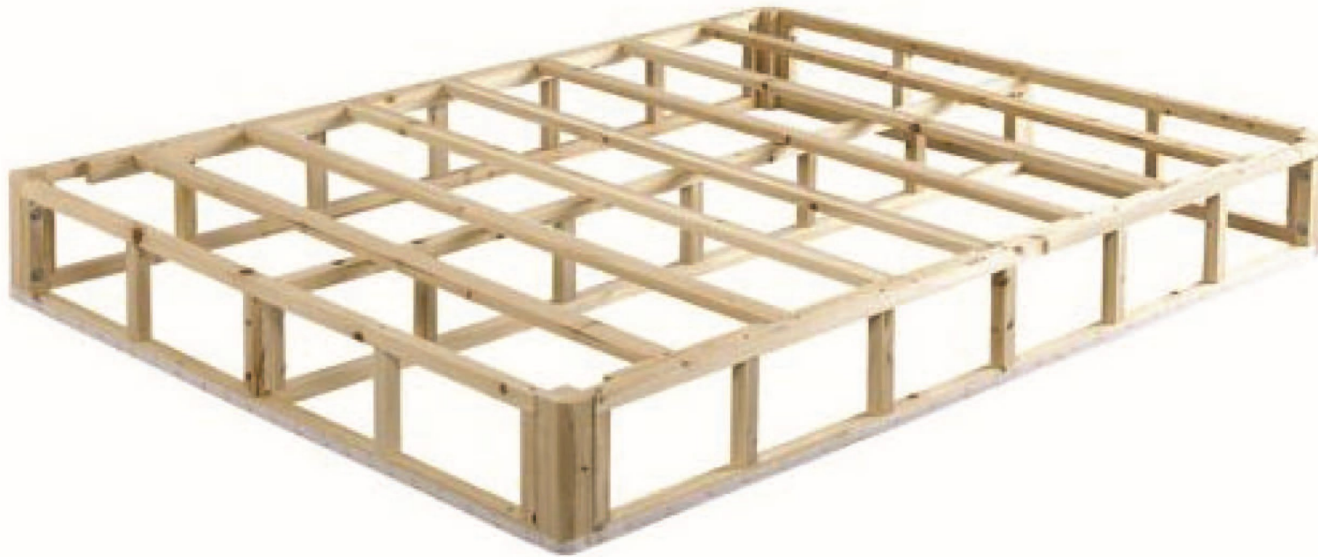

All-Wood Foundation

Heavy-duty all-wood construction, kiln-dried spruce, never chemically treated

Available Colors:

Features

- Superior performance
- Solid design significantly reduces noise when shifting body positions
- Tested and proven durability
- No side sway
- Excellent firmness for edge support
- Upholstery grade finishing and luxury trim

Available Profiles:

- 9 Inch Profile
- 7 Inch Profile
- 5 Inch Profile

Warranty:

- Foundation alone:
5 Year Limited
- With mattress set:
Same as mattress