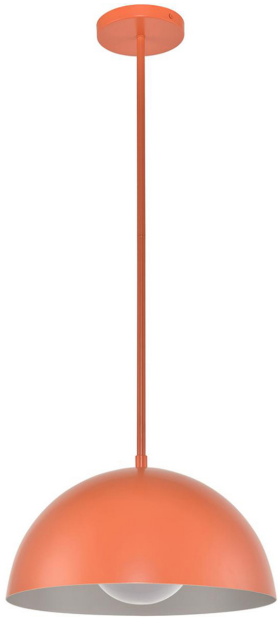

RISE AND SHINE CITY - BREAKFAST ROOM BUFFET PENDANT

14" Diameter Half Dome Style Adjustable Height Pendant with Acrylic Bulb Cover

SKU: BBP400

Scheme #: BR-400A

Features

Item Finish: Olivetone

Shade Material: Metal

SKU: BBP400

Scheme #: BR-400B

Features

Item Finish: Quilt Gold

Shade Material: Metal

Shade Style: Dome

Certification: UL or ETL Listed

Case Pack: 2

Specifications

Overall Dimensions: 14" Diameter x 13.75-57.75" H

Shade Dimensions: 13.625" Diameter x 6.75" H

Details

Socket Type: E26 Medium Base

Number of Sockets: 1 Bulb

Max Wattage per Socket: 60W

Connection Type: Hardwired

RISE AND SHINE SUN - BREAKFAST ROOM BUFFET PENDANT

14" Diameter Half Dome Style Adjustable Height Pendant with Acrylic Bulb Cover

SKU: BBP400

Scheme #: BR-400C

Features

Item Finish: Emotional

Shade Material: Metal