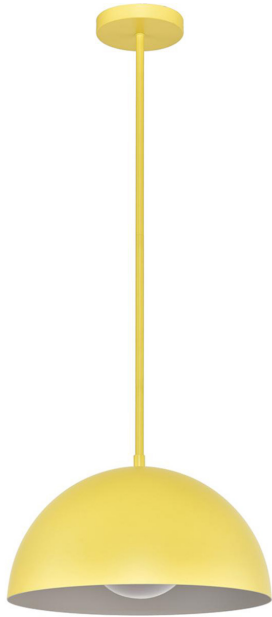

RISE AND SHINE CITY - BREAKFAST ROOM BUFFET PENDANT

14" Diameter Half Dome Style Adjustable Height Pendant with Acrylic Bulb Cover

SKU: BBP400

Scheme #: BR-400A

Features

Item Finish: Olivetone

Shade Material: Metal

Shade Style: Dome

Certification: UL or ETL Listed

Case Pack: 2

Specifications

Overall Dimensions: 14" Diameter x 13.75-57.75" H

Shade Dimensions: 13.625" diameter x 6.75"H

Details

Socket Type: E26 Medium Base

Number of Sockets: 1 Bulb

Max Wattage per Socket: 60W

Connection Type: Hardwired

RISE AND SHINE SEA - BREAKFAST ROOM BUFFET PENDANT

14" Diameter Half Dome Style Adjustable Height Pendant with Acrylic Bulb Cover

SKU: BBP400

Scheme #: BR-400B

Features

Item Finish: Quilt Gold

Shade Material: Metal

Shade Style: Dome

Certification: UL or ETL Listed

Case Pack: 2