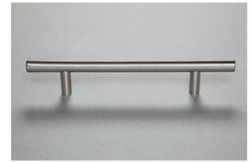

**FINISH
OPTIONS**

TOFFEE (45)

JUPITER NUT (48)

PEPPERCORN (20)

CHOCOLATE (32)

**DOOR
HANDLE**

B. BAR

Arlington Wood Wardrobe
1 Door with Hanger Rod

ARL24W 24"W x 22"D x 66"H

LANG FURNITURE

Proudly Made in the U.S.A. 

**FINISH
OPTIONS**

TOFFEE (45)

JUPITER NUT (48)

PEPPERCORN (20)

CHOCOLATE (32)

**DOOR
HANDLE**

B. BAR

Arlington 2-Door Wood Wardrobe

2 Door with Hanger Rod

ARL32W 32"W x 22"D x 72"H

2 Door with Ironing Board Slot

ARL32BB 32"W x 22"D x 72"H

LANG FURNITURE