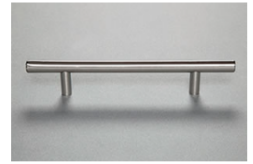

ARL24W 24"W x 22"D x 66"H

LANG FURNITURE

Proudly Made in the U.S.A. 

**FINISH
OPTIONS**

TOFFEE (45)

JUPITER NUT (48)

PEPPERCORN (20)

CHOCOLATE (32)

**DOOR
HANDLE**

B. BAR

Arlington 2-Door Wood Wardrobe

2 Door with Hanger Rod

ARL32W 32"W x 22"D x 72"H

2 Door with Ironing Board Slot

ARL32BB 32"W x 22"D x 72"H

LANG FURNITURE