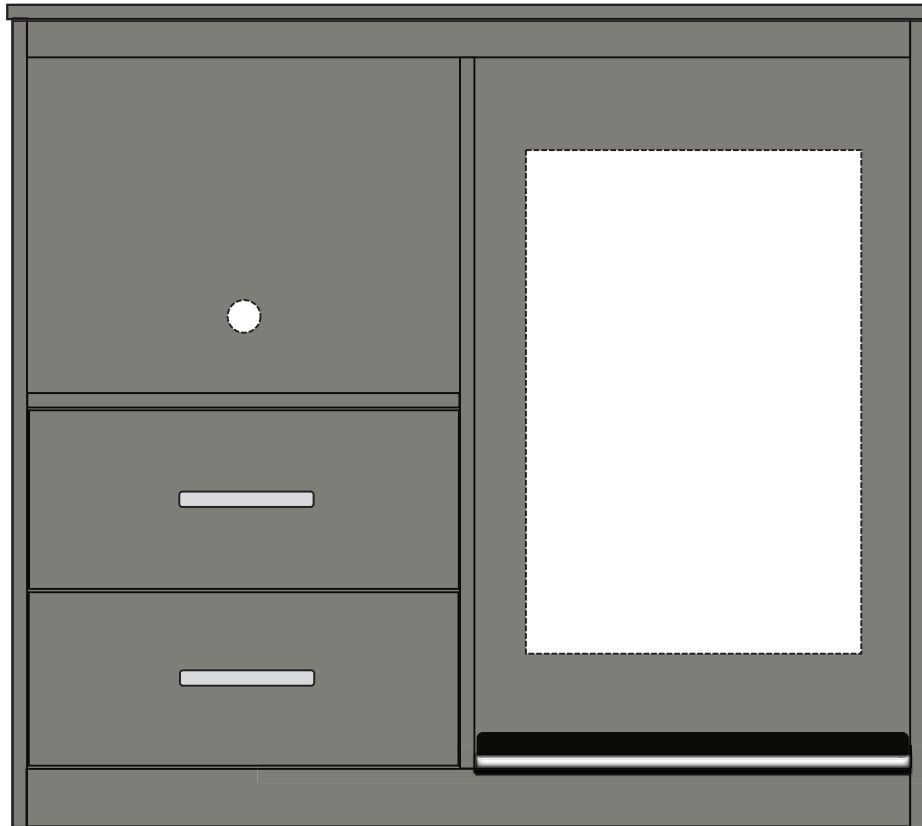

PEPPERCORN (20)

CHOCOLATE (32)

LANG FURNITURE

Proudly Made in the U.S.A. 

Arlington Wood 2-Drawer Micro Fridge Unit

With Metal Shelf Protection

ARL2F 48"W x 24"D x 43"H

FINISH OPTIONS

Arlington Wood 2-Drawer Micro Fridge Unit

With Metal Shelf Protection Drip Pan Installed

ARL2DP 48"W x 24"D x 43"H

FINISH OPTIONS

TOFFEE (45)

JUPITER NUT (48)

PEPPERCORN (20)

CHOCOLATE (32)