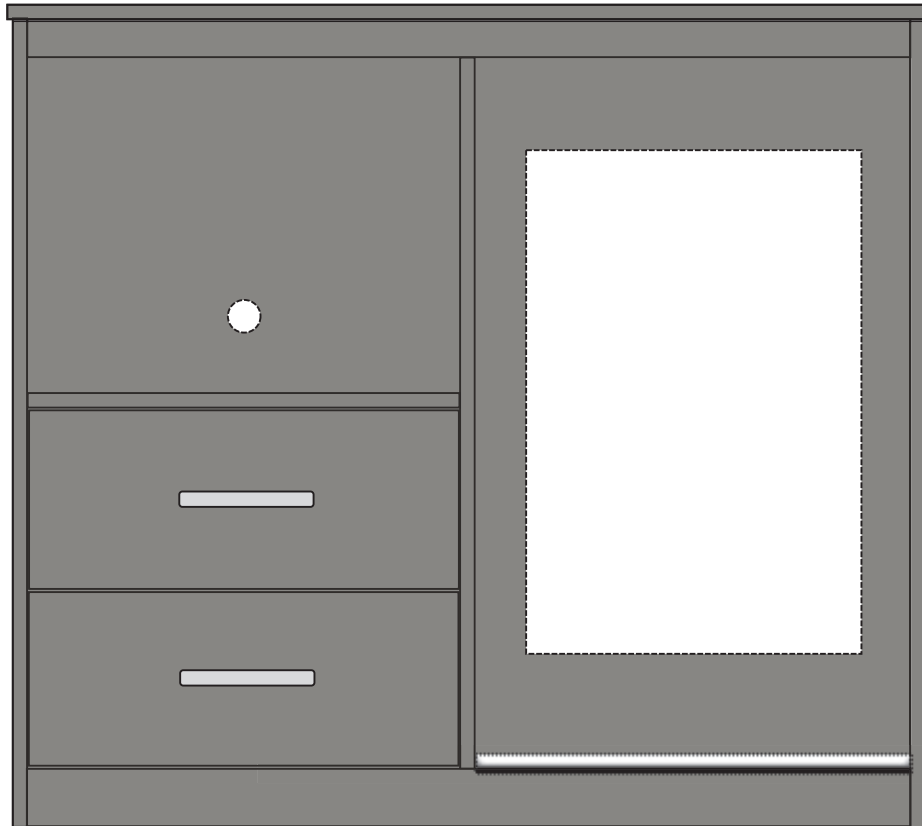

LANG FURNITURE

Proudly Made in the U.S.A. 

Arlington Wood Micro Fridge Tower

With Metal Shelf Protection Drip Pan Installed

ARL24DP 24"W x 24"D x 43"H

FINISH OPTIONS

TOFFEE (45)

JUPITER NUT (48)

PEPPERCORN (20)

CHOCOLATE (32)

LANG FURNITURE

Proudly Made in the U.S.A. 

Arlington Wood 2-Drawer Micro Fridge Unit

With Metal Shelf Protection

ARL2F 48"W x 24"D x 43"H

FINISH OPTIONS