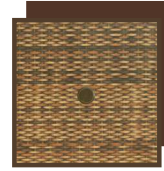

42" Round

Item #U248

48" x 32"

Shiplap Decor
Charcoal Legs

Shiplap Decor
Charcoal Legs

Shiplap Decor
Charcoal Legs

Shiplap Decor
Charcoal Legs

Wicker Decor
Bronze Legs

Wicker Decor
Bronze Legs

Wicker Decor
Bronze Legs

Wicker Decor
Bronze Legs

Teakwood Decor
Teakwood Legs

Teakwood Decor
Teakwood Legs

Teakwood Decor
Teakwood Legs

Teakwood Decor
Teakwood Legs

White Decor
White Legs