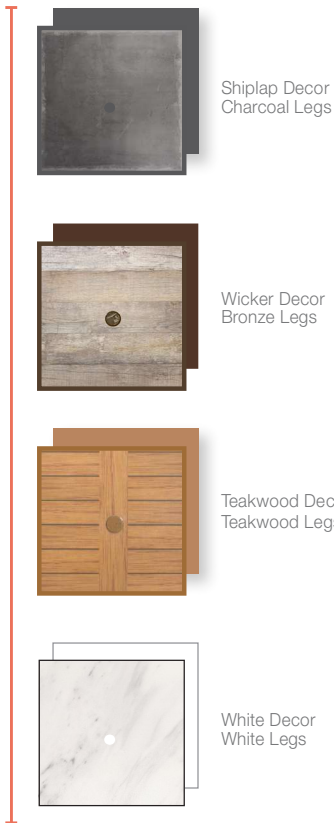

Aquaba

Round and
Square Tables

A substantial poolside table!
Durable 1/4" guage resin table top
with wide 4-prong table base and
leg levelers for improved balance on
uneven surfaces.

*Table idéale pour les bords de pis-
cine avec piétement résine offrant un
maximum de stabilité.*

*Mesa perfecta para los bordes de
alberca. Pies de resina muy re-
sistente con reguladores de altura
para mayor estabilidad en superficies
irregulares.*

Available upon Request

32" Square

Available upon Request

38" Round

Item #U911

48" Round (does not fold)

Teakwood finish is standard. Other finishes are available upon request.

Limited Stock Available!

- Wicker Decor
Bronze Legs
- Teakwood Decor
Teakwood Legs
- Toscana Decor
Charcoal Legs

Made of 100% prime resin

=

Umbrella Hole

Folds for easy storage

Realistic film decors

Atlanta

Round, Lateral, and
Square Tables

Fine outdoor dining table in rich decors. Hard, smooth molded melamine treated seamless construction made to resist staining, burning, scratching, and fading.