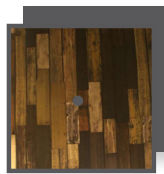

42" Round

Item #U248

48" x 32"

Shiplap Decor
Charcoal Legs

Shiplap Decor
Charcoal Legs

Shiplap Decor
Charcoal Legs

Shiplap Decor
Charcoal Legs

Wicker Decor
Bronze Legs