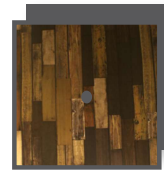

42" Round

Item #U248

48" x 32"

Shiplap Decor
Charcoal Legs

Shiplap Decor
Charcoal Legs

Shiplap Decor
Charcoal Legs

Shiplap Decor
Charcoal Legs

Wicker Decor
Bronze Legs