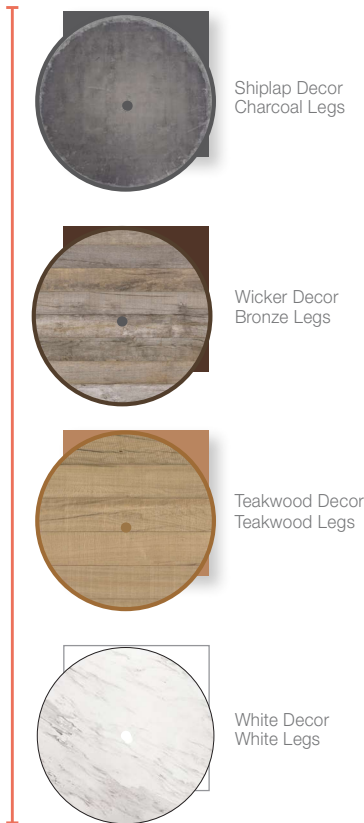

Aquaba

Round and
Square Tables

A substantial poolside table!
Durable 1/4" guage resin table top
with wide 4-prong table base and
leg levelers for improved balance on
uneven surfaces.

*Table idéale pour les bords de pis-
cine avec piétement résine offrant un
maximum de stabilité.*

*Mesa perfecta para los bordes de
alberca. Pies de resina muy re-
sistente con reguladores de altura
para mayor estabilidad en superficies
irregulares.*

Available upon Request

32" Square

Available upon Request

38" Round

Item #U911

48" Round (does not fold)

Teakwood finish is standard. Other finishes are available upon request.

Limited Stock Available!

- Wicker Decor
Bronze Legs
- Teakwood Decor
Teakwood Legs
- Toscana Decor
Charcoal Legs

Made of 100% prime resin

=

Umbrella Hole

Folds for easy storage

Realistic film decors

Atlanta

Round, Lateral, and
Square Tables

Fine outdoor dining table in rich decors. Hard, smooth molded melamine treated seamless construction made to resist staining, burning, scratching, and fading.