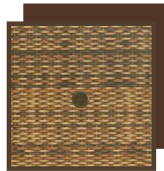

42" Round

Item #U248

48" x 32"

Shiplap Decor
Charcoal Legs

Shiplap Decor
Charcoal Legs

Shiplap Decor
Charcoal Legs

Shiplap Decor
Charcoal Legs

Wicker Decor
Bronze Legs