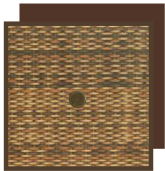

42" Round

Item #U248

48" x 32"

Shiplap Decor
Charcoal Legs

Shiplap Decor
Charcoal Legs

Shiplap Decor
Charcoal Legs

Shiplap Decor
Charcoal Legs

Wicker Decor
Bronze Legs