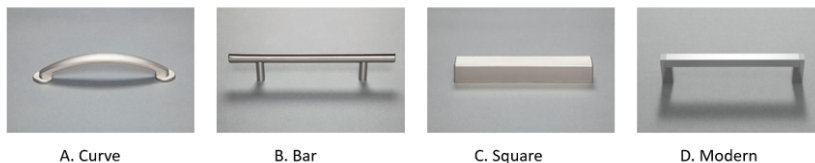

ABBOT COLLECTION

3-Drawer Chest
ITEM# AB15C
30"W x 22"D x 30"H

FINISH OPTIONS

HARDWARE OPTIONS

*B. is Standard
A., C., and D.*

are Available Upon Request

LANG FURNITURE

Proudly made
in the USA!