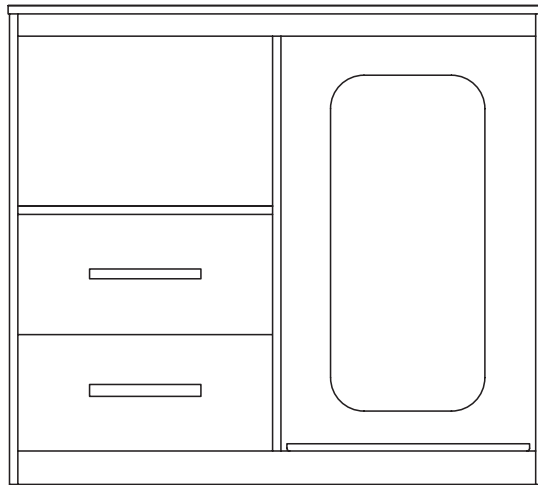

# ABBOT COLLECTION

Abbot Micro-Fridge 2 Drawer

ITEM# **AB20M**

48"W x 22"D x 43"H

Abbot Micro-Fridge 2 Drawer with  
Drip Pan Installed

ITEM# **AB21DP**

48"W x 22"D x 43"H

# ABBOT COLLECTION

Abbot Micro-Fridge Combo Unit

ITEM# **AB18MF**

48"W x 22"D x 43"H