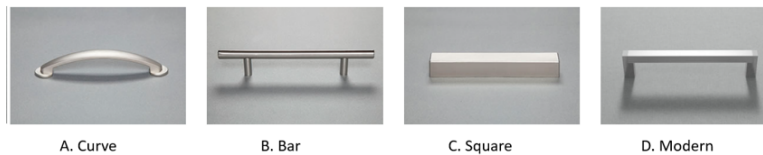

HARDWARE OPTIONS

*B. is Standard
A., C., and D.
are Available upon
Request*

LANG FURNITURE

Proudly made
in the USA!