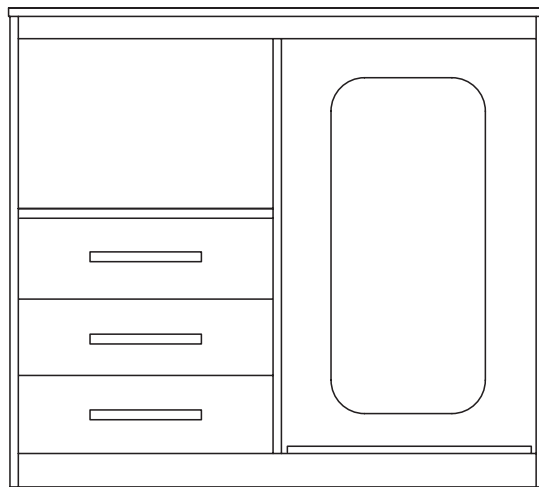

# ABBOT COLLECTION

Abbot Micro-Fridge 2 Drawer

ITEM# **AB20M**

48"W x 22"D x 43"H

Abbot Micro-Fridge 2 Drawer with  
Drip Pan Installed

ITEM# **AB21DP**

48"W x 22"D x 43"H

## HARDWARE OPTIONS

*B. is Standard  
A., C., and D.  
are Available upon  
Request*

# ABBOT COLLECTION

Abbot Micro-Fridge Combo Unit

ITEM# **AB18MF**

48"W x 22"D x 43"H