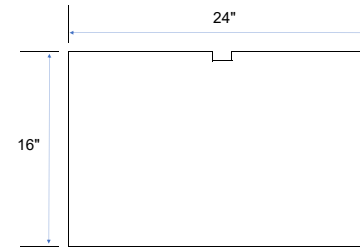

LANG FURNITURE INC.

*Abbot Nightstand
with Shelf*

Item Number:
AB45V

Dimensions:
24"W x 16"D x 28"H

GLUED, SCREWED, AND DOWEL
CONSTRUCTION FOR STRUCTURAL STABILITY

TOP VIEW

SIDE VIEW

TOP VIEW