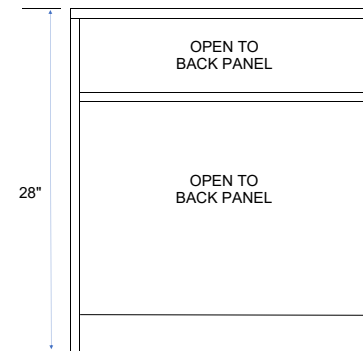

LANG FURNITURE INC.

*Abbot Nightstand
with Shelf*

Item Number:
AB45V

Dimensions:
24"W x 16"D x 28"H

GLUED, SCREWED, AND DOWEL
CONSTRUCTION FOR STRUCTURAL STABILITY

TOP VIEW

SIDE VIEW

TOP VIEW