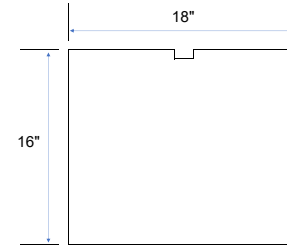

LANG FURNITURE INC.

*Abbot 28"H Nightstand
with Shelf*

Item Number:
AB43V

Dimensions:
18"W x 16"D x 28"H

GLUED, SCREWED, AND DOWEL
CONSTRUCTION FOR STRUCTURAL STABILITY

TOP VIEW

SIDE VIEW

FRONT VIEW