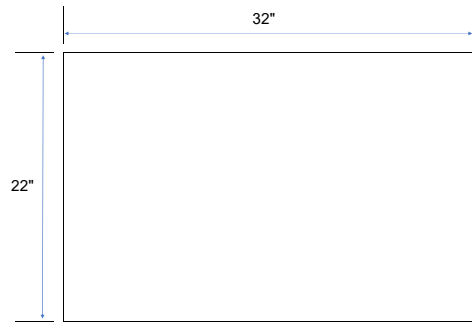

Abbot Wardrobe with
2 Doors, 1 Shelf and 1
Hanger Rod

Item Number:
AB32WD

Dimensions:
32"W x 22"D x 72"H

GLUED, SCREWED, AND DOWEL
CONSTRUCTION FOR STRUCTURAL STABILITY

TOP VIEW

SIDE VIEW

INSIDE VIEW

FRONT VIEW