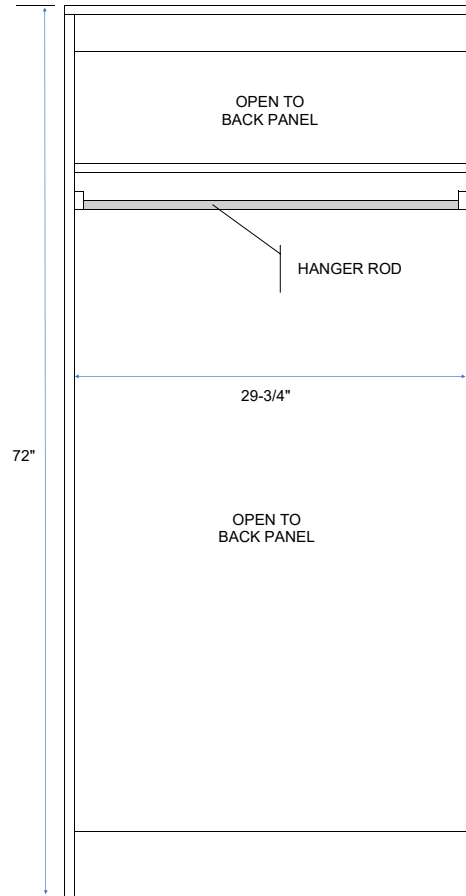

Abbot Wardrobe with
2 Doors, 1 Shelf and 1
Hanger Rod

Item Number:
AB32WD

Dimensions:
32"W x 22"D x 72"H

GLUED, SCREWED, AND DOWEL
CONSTRUCTION FOR STRUCTURAL STABILITY

TOP VIEW

SIDE VIEW

INSIDE VIEW

FRONT VIEW