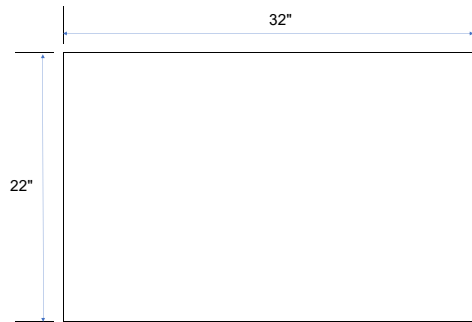

Abbot Wardrobe with
2 Doors, 1 Hanger Rod, 1
Shelf, and Ironing Board Slot

Item Number:
AB32WB

Dimensions:
32"W x 22"D x 72"H

GLUED, SCREWED, AND DOWEL
CONSTRUCTION FOR STRUCTURAL STABILITY

TOP VIEW

SIDE VIEW

INSIDE VIEW

FRONT VIEW