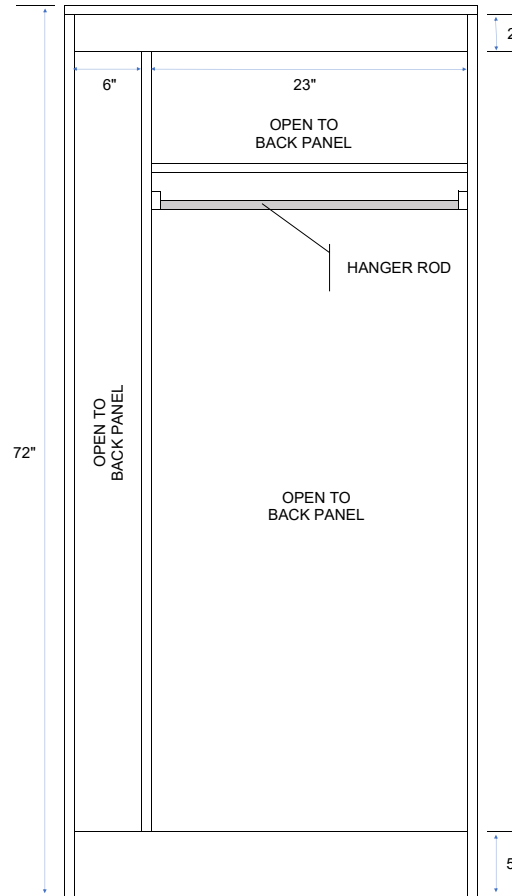

Abbot Wardrobe with
2 Doors, 1 Hanger Rod, 1
Shelf, and Ironing Board Slot

Item Number:
AB32WB

Dimensions:
32"W x 22"D x 72"H

GLUED, SCREWED, AND DOWEL
CONSTRUCTION FOR STRUCTURAL STABILITY

TOP VIEW

SIDE VIEW

INSIDE VIEW

FRONT VIEW