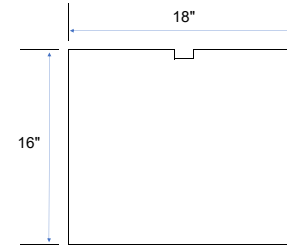

LANG FURNITURE INC.

*Abbot 24" Nightstand
with Shelf*

Item Number:
AB32V

Dimensions:
18"W x 16"D x 24"H

GLUED, SCREWED, AND DOWEL
CONSTRUCTION FOR STRUCTURAL STABILITY

TOP VIEW

SIDE VIEW

FRONT VIEW